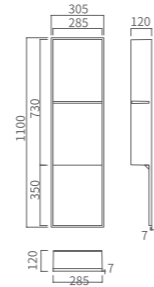

BK-13022e5 (Brushed Gold)
BK-13022e6 (Brushed Gray)

Materials: SUS304
Surface Treatment: PVD Coating
Outer Dimensions: 300x220x120(mm)
Cutout Dimensions: 290x210x120(mm)

BK-6105 (Brushed Gold)
BK-6106 (Brushed Gray)

Materials: SUS304
Surface Treatment: PVD Coating
Outer Dimensions: 610x305x120(mm)
Cutout Dimensions: 595x290x120(mm)

BK-11005 (Brushed Gold)
BK-11006 (Brushed Gray)

Materials: SUS304
Surface Treatment: PVD Coating
Outer Dimensions: 1100x305x120(mm)
Cutout Dimensions: 1085x290x120(mm)

Materials: SUS304
Surface Treatment: PVD Coating
Outer Dimensions: 900x220x120(mm)
Cutout Dimensions: 890x210x120(mm)

BK-352175 (Brushed Gold)
BK-352176 (Brushed Gray)

Materials: SUS304
Surface Treatment: PVD Coating
Outer Dimensions: 520x170x120(mm)
Cutout Dimensions: 510x160x120(mm)

Materials: SUS304
Surface Treatment: PVD Coating
Outer Dimensions: 2600x250x120(mm)
Cutout Dimensions: 2590x240x120(mm)

BK-326025e5 (Brushed Gold)
BK-326025e6 (Brushed Gray)

Materials: SUS304
Surface Treatment: PVD Coating
Outer Dimensions: 2600x250x120(mm)
Cutout Dimensions: 2590x240x120(mm)