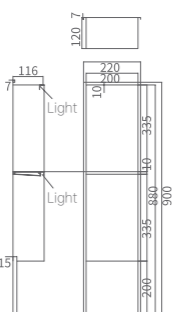

Materials: SUS304
Surface Treatment: PVD Coating
Outer Dimensions: 610x305x120(mm)
Cutout Dimensions: 595x290x120(mm)

BK-11005 (Brushed Gold)
BK-11006 (Brushed Gray)

Materials: SUS304
Surface Treatment: PVD Coating
Outer Dimensions: 1100x305x120(mm)
Cutout Dimensions: 1085x290x120(mm)

BK - 12105 (Brushed Gold)
BK - 12106 (Brushed Gray)

Materials: SUS304
Surface Treatment: PVD Coating
Outer Dimensions: 1210x305x120(mm)
Cutout Dimensions: 1195x290x120(mm)

BK-29022e5 (Brushed Gold)
BK-29022e6 (Brushed Gray)

Materials: SUS304
Surface Treatment: PVD Coating
Outer Dimensions: 900x220x120(mm)
Cutout Dimensions: 890x210x120(mm)

BK-352175 (Brushed Gold)
BK-352176 (Brushed Gray)

Materials: SUS304
Surface Treatment: PVD Coating
Outer Dimensions: 520x170x120(mm)
Cutout Dimensions: 510x160x120(mm)

Materials: SUS304
Surface Treatment: PVD Coating
Outer Dimensions: 2600x250x120(mm)
Cutout Dimensions: 2590x240x120(mm)

BK-326025e5 (Brushed Gold)
BK-326025e6 (Brushed Gray)

Materials: SUS304
Surface Treatment: PVD Coating
Outer Dimensions: 2600x250x120(mm)
Cutout Dimensions: 2590x240x120(mm)