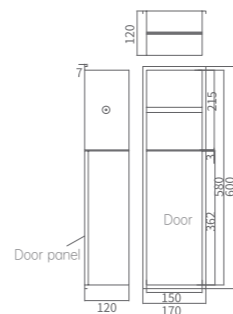

Materials: SUS304
Surface Treatment: PVD Coating
Outer Dimensions: 610x305x120(mm)
Cutout Dimensions: 595x290x120(mm)

BK-11005 (Brushed Gold)
BK-11006 (Brushed Gray)

Materials: SUS304
Surface Treatment: PVD Coating
Outer Dimensions: 1100x305x120(mm)
Cutout Dimensions: 1085x290x120(mm)

Materials: SUS304
Surface Treatment: PVD Coating
Outer Dimensions: 900x220x120(mm)
Cutout Dimensions: 890x210x120(mm)

BK-352175 (Brushed Gold)
BK-352176 (Brushed Gray)

Materials: SUS304
Surface Treatment: PVD Coating
Outer Dimensions: 520x170x120(mm)
Cutout Dimensions: 510x160x120(mm)

BK-260175 (Brushed Gold)
BK-260176 (Brushed Gray)

Materials: SUS304
Surface Treatment: PVD Coating
Outer Dimensions: 600x170x120(mm)
Cutout Dimensions: 590x160x120(mm)

BK-526025e5 (Brushed Gold)
BK-526025e6 (Brushed Gray)

Materials: SUS304
Surface Treatment: PVD Coating
Outer Dimensions: 2600x250x120(mm)
Cutout Dimensions: 2590x240x120(mm)

BK-326025e5 (Brushed Gold)
BK-326025e6 (Brushed Gray)

Materials: SUS304
Surface Treatment: PVD Coating
Outer Dimensions: 2600x250x120(mm)
Cutout Dimensions: 2590x240x120(mm)