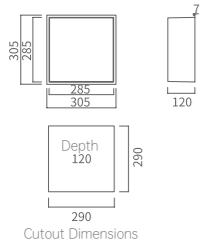

SMALL SPACE, BIG LIFE. WITH THE MOST SIMPLE LINES AND COLORS, OUTLINE "LGHT" DESIGN,"STRONG" STORAGE.

BK - 3055 (Brushed Gold)
BK - 3056 (Brushed Gray)

Materials: SUS304
Surface Treatment: PVD Coating
Outer Dimensions: 1100x220x120(mm)
Cutout Dimensions: 1090x210x120(mm)

Materials: SUS304
Surface Treatment: PVD Coating
Outer Dimensions: 610x305x120(mm)
Cutout Dimensions: 595x290x120(mm)

BK-11005 (Brushed Gold)
BK-11006 (Brushed Gray)

Materials: SUS304
Surface Treatment: PVD Coating
Outer Dimensions: 1100x305x120(mm)
Cutout Dimensions: 1085x290x120(mm)

Materials: SUS304
Surface Treatment: PVD Coating
Outer Dimensions: 2600x250x120(mm)
Cutout Dimensions: 2590x240x120(mm)

BK-326025e5 (Brushed Gold)
BK-326025e6 (Brushed Gray)

Materials: SUS304
Surface Treatment: PVD Coating
Outer Dimensions: 2600x250x120(mm)
Cutout Dimensions: 2590x240x120(mm)

BK-11022e5 (Brushed Gold)
BK-11022e6 (Brushed Gray)

Materials: SUS304
Surface Treatment: PVD Coating
Outer Dimensions: 1100x220x120(mm)
Cutout Dimensions: 1090x210x120(mm)

W1
Double deck towel holder
Color: Matte black