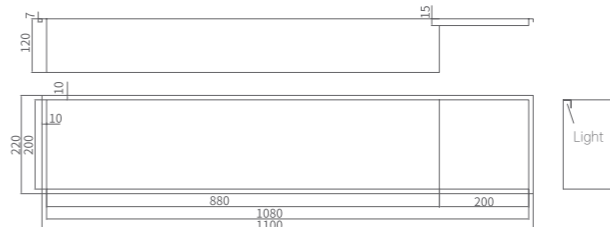

Materials: SUS304
Surface Treatment: PVD Coating
Outer Dimensions: 900x220x120(mm)
Cutout Dimensions: 890x210x120(mm)

BK-352175 (Brushed Gold)
BK-352176 (Brushed Gray)

Materials: SUS304
Surface Treatment: PVD Coating
Outer Dimensions: 520x170x120(mm)
Cutout Dimensions: 510x160x120(mm)

BK-260175 (Brushed Gold)
BK-260176 (Brushed Gray)

Materials: SUS304
Surface Treatment: PVD Coating
Outer Dimensions: 600x170x120(mm)
Cutout Dimensions: 590x160x120(mm)

BK-526025e5 (Brushed Gold)
BK-526025e6 (Brushed Gray)

Materials: SUS304
Surface Treatment: PVD Coating
Outer Dimensions: 2600x250x120(mm)
Cutout Dimensions: 2590x240x120(mm)

BK-326025e5 (Brushed Gold)
BK-326025e6 (Brushed Gray)

Materials: SUS304
Surface Treatment: PVD Coating
Outer Dimensions: 2600x250x120(mm)
Cutout Dimensions: 2590x240x120(mm)

BK-11022e5 (Brushed Gold)
BK-11022e6 (Brushed Gray)

Materials: SUS304
Surface Treatment: PVD Coating
Outer Dimensions: 1100x220x120(mm)
Cutout Dimensions: 1090x210x120(mm)

W1
Double deck towel holder
Color: Matte black