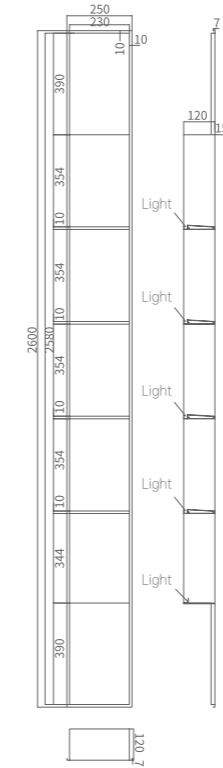

Materials: SUS304
Surface Treatment: PVD Coating
Outer Dimensions: 610x305x120(mm)
Cutout Dimensions: 595x290x120(mm)

BK-11005 (Brushed Gold)
BK-11006 (Brushed Gray)

Materials: SUS304
Surface Treatment: PVD Coating
Outer Dimensions: 1100x305x120(mm)
Cutout Dimensions: 1085x290x120(mm)

Materials: SUS304
Surface Treatment: PVD Coating
Outer Dimensions: 900x220x120(mm)
Cutout Dimensions: 890x210x120(mm)

BK-352175 (Brushed Gold)
BK-352176 (Brushed Gray)

Materials: SUS304
Surface Treatment: PVD Coating
Outer Dimensions: 520x170x120(mm)
Cutout Dimensions: 510x160x120(mm)

BK-260175 (Brushed Gold)
BK-260176 (Brushed Gray)

Materials: SUS304
Surface Treatment: PVD Coating
Outer Dimensions: 600x170x120(mm)
Cutout Dimensions: 590x160x120(mm)

BK-526025e5 (Brushed Gold)
BK-526025e6 (Brushed Gray)

Materials: SUS304
Surface Treatment: PVD Coating
Outer Dimensions: 2600x250x120(mm)
Cutout Dimensions: 2590x240x120(mm)

BK-326025e5 (Brushed Gold)
BK-326025e6 (Brushed Gray)

Materials: SUS304
Surface Treatment: PVD Coating
Outer Dimensions: 2600x250x120(mm)
Cutout Dimensions: 2590x240x120(mm)