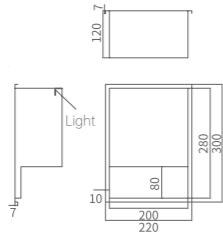

SMALL SPACE, BIG LIFE. WITH THE MOST SIMPLE LINES AND COLORS, OUTLINE "LGHT" DESIGN,"STRONG" STORAGE.

BK - 3055 (Brushed Gold)
BK - 3056 (Brushed Gray)

Materials: SUS304
Surface Treatment: PVD Coating
Outer Dimensions: 1100x220x120(mm)
Cutout Dimensions: 1090x210x120(mm)

BK-13022e5 (Brushed Gold)
BK-13022e6 (Brushed Gray)

Materials: SUS304
Surface Treatment: PVD Coating
Outer Dimensions: 300x220x120(mm)
Cutout Dimensions: 290x210x120(mm)

BK-6105 (Brushed Gold)
BK-6106 (Brushed Gray)

Materials: SUS304
Surface Treatment: PVD Coating
Outer Dimensions: 610x305x120(mm)
Cutout Dimensions: 595x290x120(mm)

BK-11005 (Brushed Gold)
BK-11006 (Brushed Gray)

Materials: SUS304
Surface Treatment: PVD Coating
Outer Dimensions: 1100x305x120(mm)
Cutout Dimensions: 1085x290x120(mm)

Materials: SUS304
Surface Treatment: PVD Coating
Outer Dimensions: 2600x250x120(mm)
Cutout Dimensions: 2590x240x120(mm)

BK-326025e5 (Brushed Gold)
BK-326025e6 (Brushed Gray)

Materials: SUS304
Surface Treatment: PVD Coating
Outer Dimensions: 2600x250x120(mm)
Cutout Dimensions: 2590x240x120(mm)