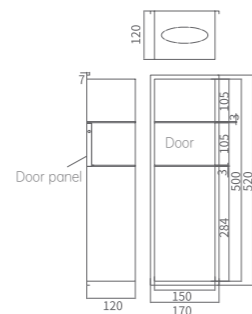

Materials: SUS304
Surface Treatment: PVD Coating
Outer Dimensions: 610x305x120(mm)
Cutout Dimensions: 595x290x120(mm)

BK-11005 (Brushed Gold)
BK-11006 (Brushed Gray)

Materials: SUS304
Surface Treatment: PVD Coating
Outer Dimensions: 1100x305x120(mm)
Cutout Dimensions: 1085x290x120(mm)

BK - 12105 (Brushed Gold)
BK - 12106 (Brushed Gray)

Materials: SUS304
Surface Treatment: PVD Coating
Outer Dimensions: 1210x305x120(mm)
Cutout Dimensions: 1195x290x120(mm)

BK-29022e5 (Brushed Gold)
BK-29022e6 (Brushed Gray)

Materials: SUS304
Surface Treatment: PVD Coating
Outer Dimensions: 900x220x120(mm)
Cutout Dimensions: 890x210x120(mm)

BK-352175 (Brushed Gold)
BK-352176 (Brushed Gray)

Materials: SUS304
Surface Treatment: PVD Coating
Outer Dimensions: 520x170x120(mm)
Cutout Dimensions: 510x160x120(mm)

Materials: SUS304
Surface Treatment: PVD Coating
Outer Dimensions: 2600x250x120(mm)
Cutout Dimensions: 2590x240x120(mm)

BK-326025e5 (Brushed Gold)
BK-326025e6 (Brushed Gray)

Materials: SUS304
Surface Treatment: PVD Coating
Outer Dimensions: 2600x250x120(mm)
Cutout Dimensions: 2590x240x120(mm)