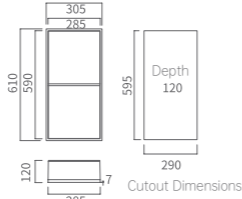

SMALL SPACE, BIG LIFE. WITH THE MOST SIMPLE LINES AND COLORS, OUTLINE "LGHT" DESIGN,"STRONG" STORAGE.

BK - 3055 (Brushed Gold)
BK - 3056 (Brushed Gray)

Materials: SUS304
Surface Treatment: PVD Coating
Outer Dimensions: 1100x220x120(mm)
Cutout Dimensions: 1090x210x120(mm)

BK-13022e5 (Brushed Gold)
BK-13022e6 (Brushed Gray)

Materials: SUS304
Surface Treatment: PVD Coating
Outer Dimensions: 300x220x120(mm)
Cutout Dimensions: 290x210x120(mm)

BK-6105 (Brushed Gold)
BK-6106 (Brushed Gray)

Materials: SUS304
Surface Treatment: PVD Coating
Outer Dimensions: 610x305x120(mm)
Cutout Dimensions: 595x290x120(mm)

BK-11005 (Brushed Gold)
BK-11006 (Brushed Gray)

Materials: SUS304
Surface Treatment: PVD Coating
Outer Dimensions: 1100x305x120(mm)
Cutout Dimensions: 1085x290x120(mm)

Materials: SUS304
Surface Treatment: PVD Coating
Outer Dimensions: 2600x250x120(mm)
Cutout Dimensions: 2590x240x120(mm)

BK-326025e5 (Brushed Gold)
BK-326025e6 (Brushed Gray)

Materials: SUS304
Surface Treatment: PVD Coating
Outer Dimensions: 2600x250x120(mm)
Cutout Dimensions: 2590x240x120(mm)