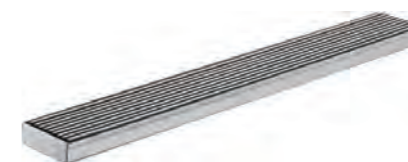

D5-5601

Stainless steel floor drain
Material: SUS304
Color: Brushed nickel
Size: 80x600 mm