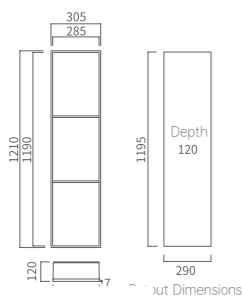

Materials: SUS304
Surface Treatment: PVD Coating
Outer Dimensions: 610x305x120(mm)
Cutout Dimensions: 595x290x120(mm)

BK-11005 (Brushed Gold)
BK-11006 (Brushed Gray)

Materials: SUS304
Surface Treatment: PVD Coating
Outer Dimensions: 1100x305x120(mm)
Cutout Dimensions: 1085x290x120(mm)

BK - 12105 (Brushed Gold)
BK - 12106 (Brushed Gray)

Materials: SUS304
Surface Treatment: PVD Coating
Outer Dimensions: 1210x305x120(mm)
Cutout Dimensions: 1195x290x120(mm)

BK-29022e5 (Brushed Gold)
BK-29022e6 (Brushed Gray)

Materials: SUS304
Surface Treatment: PVD Coating
Outer Dimensions: 900x220x120(mm)
Cutout Dimensions: 890x210x120(mm)

BK-352175 (Brushed Gold)
BK-352176 (Brushed Gray)

Materials: SUS304
Surface Treatment: PVD Coating
Outer Dimensions: 520x170x120(mm)
Cutout Dimensions: 510x160x120(mm)

Materials: SUS304
Surface Treatment: PVD Coating
Outer Dimensions: 2600x250x120(mm)
Cutout Dimensions: 2590x240x120(mm)

BK-326025e5 (Brushed Gold)
BK-326025e6 (Brushed Gray)

Materials: SUS304
Surface Treatment: PVD Coating
Outer Dimensions: 2600x250x120(mm)
Cutout Dimensions: 2590x240x120(mm)