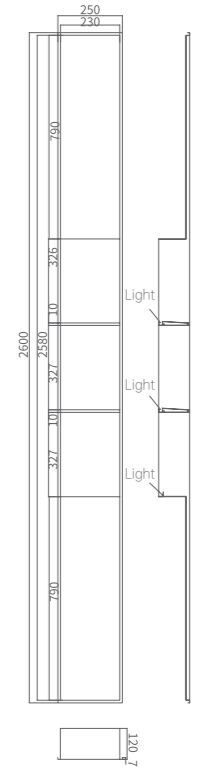

Materials: SUS304
Surface Treatment: PVD Coating
Outer Dimensions: 610x305x120(mm)
Cutout Dimensions: 595x290x120(mm)

BK-11005 (Brushed Gold)
BK-11006 (Brushed Gray)

Materials: SUS304
Surface Treatment: PVD Coating
Outer Dimensions: 1100x305x120(mm)
Cutout Dimensions: 1085x290x120(mm)

Materials: SUS304
Surface Treatment: PVD Coating
Outer Dimensions: 900x220x120(mm)
Cutout Dimensions: 890x210x120(mm)

BK-352175 (Brushed Gold)
BK-352176 (Brushed Gray)

Materials: SUS304
Surface Treatment: PVD Coating
Outer Dimensions: 520x170x120(mm)
Cutout Dimensions: 510x160x120(mm)

BK-260175 (Brushed Gold)
BK-260176 (Brushed Gray)

Materials: SUS304
Surface Treatment: PVD Coating
Outer Dimensions: 600x170x120(mm)
Cutout Dimensions: 590x160x120(mm)

BK-526025e5 (Brushed Gold)
BK-526025e6 (Brushed Gray)

Materials: SUS304
Surface Treatment: PVD Coating
Outer Dimensions: 2600x250x120(mm)
Cutout Dimensions: 2590x240x120(mm)

BK-326025e5 (Brushed Gold)
BK-326025e6 (Brushed Gray)

Materials: SUS304
Surface Treatment: PVD Coating
Outer Dimensions: 2600x250x120(mm)
Cutout Dimensions: 2590x240x120(mm)