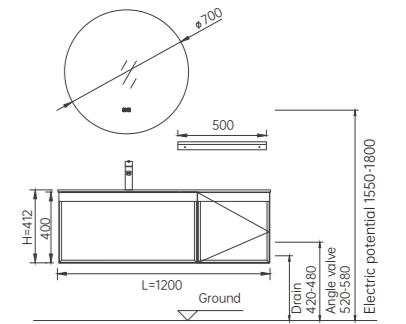

RHINE

G24W-1200 (120)

Main cabinet: G24W-1200(120)
Size: 1200*550*415
Material: Composite board
Color: Milan Gray(Matte)
Spare: Unihopper hidden bottom bracket slides

Counter: Slate Seamless splicing basin
Material: Slate+Ceramic
Color: White

Mirror
Size: $\phi 700 \times 30$
Configuration: LED+Anti-fogging

Shelf for storage: 500*120
PS: Include Mirror、Main cabinet