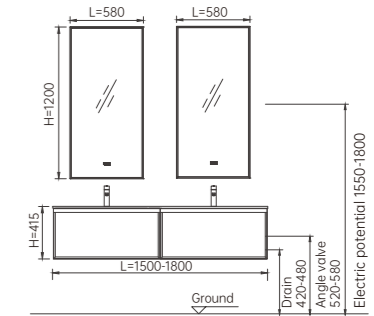

Note:All electric potentials and water levels must be within the product.

RHINE