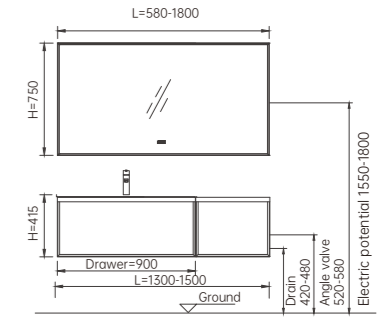

G24W-1200-2

Main cabinet: G24W-1200-2
Size: (1300-1500)*560*415
Material: Composite board
Color: Milan Gray(Matte)
Spare: Unihopper hidden bottom bracket slides

Counter: Slate Seamless splicing basin
Material: Slate+Ceramic
Color: White
Faucet hole: Single(default)

Mirror: GJ10-100e
Size: (580-1800)*40*750
Configuration: Aluminum frame smart mirror+LED+Anti-fogging

Note:All electric potentials and water levels must be within the product.

G24W-2200

Main cabinet: G24W-2200
Size: (1500-1800)*560*415
Material: Composite board
Color: Space Gray(Matte)
Spare: Unihopper hidden bottom bracket slides

Counter: Slate Seamless splicing basin
Material: Slate+Ceramic
Color: Karakata Gold
Faucet hole: Single(default)

Mirror: GJ10-100e
Size: 580*35*1200
Configuration: LED+Anti-fogging+Aluminum frame