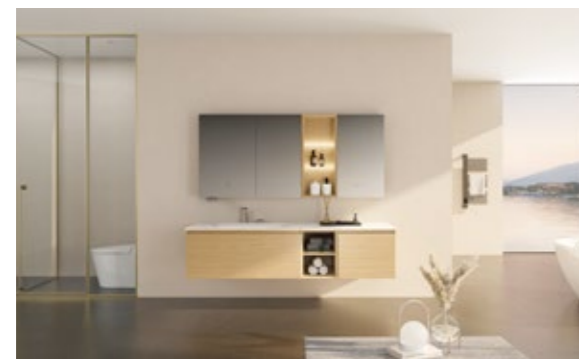

CATALOGUE

NUBO
G30Y

P49-50