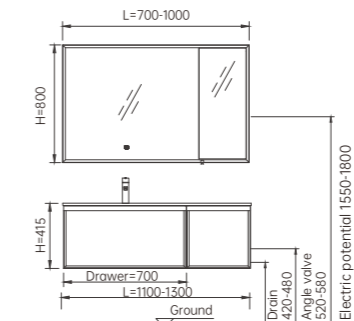

G24W-1200-1

Main cabinet: G24W-1200-1
Size: (1100-1300)*560*415
Material: Composite board
Color: Morandi Gray Blue(Matte)
Spare: Unihopper hidden bottom bracket slides

Counter: SlateSeamless splicing basin
Material: Slate+Ceramic
Color: Cloud Painting
Faucet hole: Single(default)

Mirror: GJ11-210e
Size: (700-1000)*150*800
Configuration: LED+Cabinet