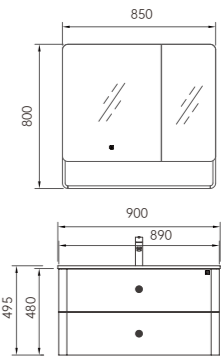

G25Y-1200 (90)A

Main cabinet: G25Y-1200(90)A
Size: 900*550*495
Material: Composite board
Color: Latte Brown (Matte)
Spare: Unihopper hidden bottom bracket slides

Counter: Stone Resin One-Piece Basin
Material: Easy Clean Stone Resin
Color: Latte Brown
Faucet hole: Single(default)

Mirror
Size: 850*150*800