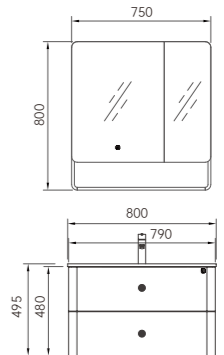

G25Y-1200 (80)A

Main cabinet: G25Y-1200(80)A
Size: 800*550*495
Material: Composite board
Color: Space Gray (Matte)
Spare: Unihopper hidden bottom bracket slides

Counter: Stone Resin One-Piece Basin
Material: Easy Clean Stone Resin
Color: Space Gray
Faucet hole: Single(default)

Mirror
Size: 750*150*800