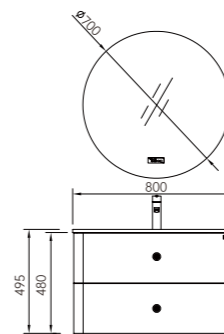

G25Y-1200 (80)

Main cabinet: G25Y-1200(80)
Size: 800*550*495
Material: Composite board
Color: Matte White
Spare: Unihopper hidden bottom bracket slides

Counter: Stone Resin One-Piece Basin
Material: Easy Clean Stone Resin
Color: White
Faucet hole: Single(default)

Mirror
Size: 700*700*30
Configuration: LED+LCD+Anti-fogging