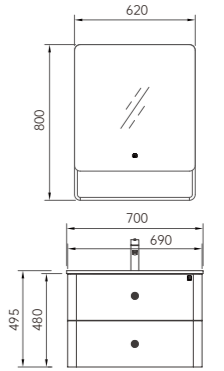

ALICE

G25Y-1200 (70)A

Main cabinet: G25Y-1200(70)A
Size: 700*550*495
Material: Composite board
Color: Cold Moon Grey (Matte)
Spare: Unihopper hidden bottom bracket slides

Counter: Stone Resin One-Piece Basin
Material: Easy Clean Stone Resin
Color: Premium Gray
Faucet hole: Single(default)

Mirror
Size: 620*150*800