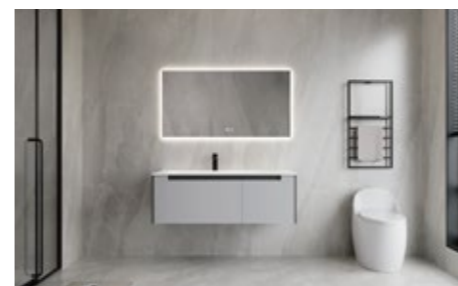

TERO
ZMG-01

P55