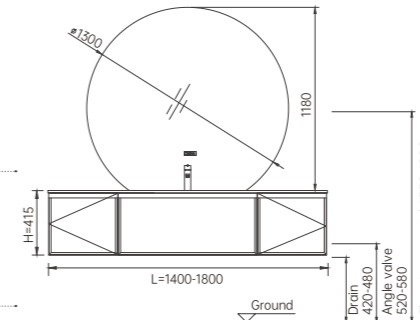

G24W-1120

Main cabinet: G24W-1120
Size: (1400-1800)*560*415
Material: Composite board
Color: Prussian blue(Matte)
Spare: Unihopper hidden bottom bracket slides

Counter: SlateSeamless splicing basin
Material: Slate+Ceramic
Color: Blue Sands
Faucet hole: Single(default)

Mirror: GJ06A-100e(1300)
Size: 1300*1180*30
Configuration: LED+LCD+Anti-fogging