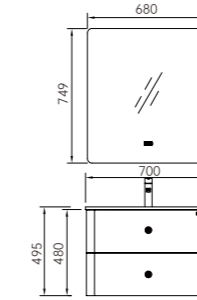

G25Y-1200 (70)

Main cabinet: G25Y-1200(70)
Size: 700*550*495
Material: Composite board
Color: Creamy Apricot White (Matte)
Spare: Unihopper hidden bottom bracket slides

Counter: Stone Resin One-Piece Basin
Material: Easy Clean Stone Resin
Color: Creamy Apricot White
Faucet hole: Single(default)

Mirror
Size: 680*30*750