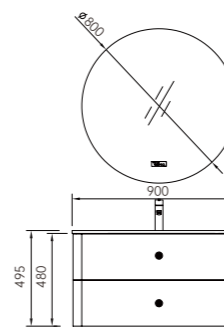

G25Y-1200 (90)

Main cabinet: G25Y-1200(90)
Size: 800*550*495
Material: Composite board
Color: Milan Gray (Matte)
Spare: Unihopper hidden bottom bracket slides

Counter: Stone Resin One-Piece Basin
Material: Easy Clean Stone Resin
Color: Milan Gray
Faucet hole: Single(default)

Mirror
Size: 800*800*30
Configuration: LED+LCD+Anti-fogging