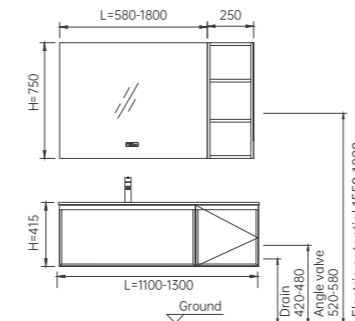

G24W-1110

Main cabinet: G24W-1110
Size: (1100-1300)*560*415
Material: Composite board
Color: Creamy Apricot White(Matte)
Spare: Unihopper hidden bottom bracket slides

Counter: Slate Seamless splicing basin
Material: Slate+Ceramic
Color: cloud painting
Faucet hole: Single(default)

Mirror: G105A-100e
Size: (580-1800)*30*750
Configuration: LED+LCD+Anti-fogging

shelf for storage: GF-230
Size: 250*130*750