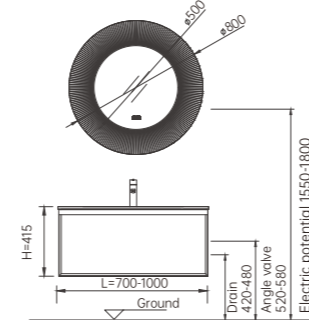

G24W-1100

Main cabinet: G24W-1100
Size: (700-1000)*560*415
Material: Composite board
Color: Bordeaux red(Matte)
Spare: Unihopper hidden bottom bracket slides

Counter: Slate Seamless splicing basin
Material: Slate+Ceramic
Color: Twilight White
Faucet hole: Single(default)

Mirror: GJ09-100e-3
Size: 2800*30
Configuration: Anti-fogging+Three color LED+Colorful Glazed Mirror Frame

G24W-1110

Main cabinet: G24W-1110
Size: (1100-1300)*560*415
Material: Composite board
Color: Creamy Apricot White(Matte)
Spare: Unihopper hidden bottom bracket slides

Counter: Slate Seamless splicing basin
Material: Slate+Ceramic
Color: cloud painting
Faucet hole: Single(default)

Mirror: G105A-100e
Size: (580-1800)*30*750
Configuration: LED+LCD+Anti-fogging

shelf for storage: GF-230
Size: 250*130*750

G24W-1120

Main cabinet: G24W-1120
Size: (1400-1800)*560*415
Material: Composite board
Color: Prussian blue(Matte)
Spare: Unihopper hidden bottom bracket slides

Counter: SlateSeamless splicing basin
Material: Slate+Ceramic
Color: Blue Sands
Faucet hole: Single(default)

Mirror: GJ06A-100e(1300)
Size: 1300*1180*30
Configuration: LED+LCD+Anti-fogging

G24W-1200-1

Main cabinet: G24W-1200-1
Size: (1100-1300)*560*415
Material: Composite board
Color: Morandi Gray Blue(Matte)
Spare: Unihopper hidden bottom bracket slides

Counter: SlateSeamless splicing basin
Material: Slate+Ceramic
Color: Cloud Painting
Faucet hole: Single(default)

Mirror: GJ11-210e
Size: (700-1000)*150*800
Configuration: LED+Cabinet

G24W-1200-2

Main cabinet: G24W-1200-2
Size: (1300-1500)*560*415
Material: Composite board
Color: Milan Gray(Matte)
Spare: Unihopper hidden bottom bracket slides