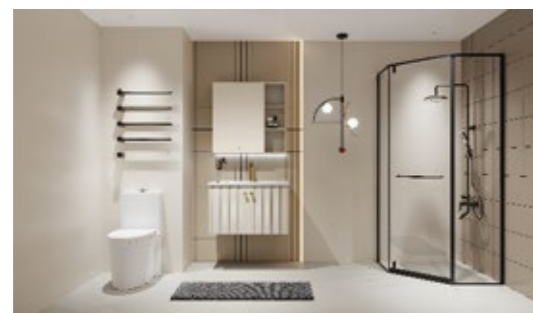

WICK
EG02

P05 - P08