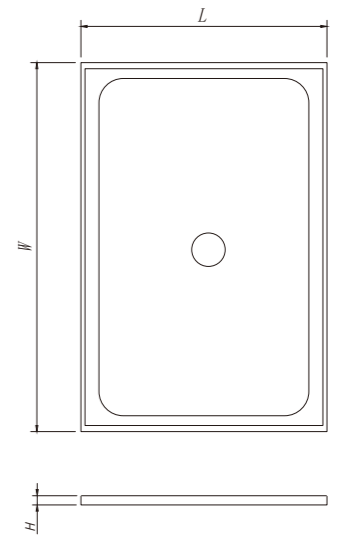

SHOWER TRAY

6032BL

Size(mm):1524*813*88mm
Material:Stone resin/Solid surface

SHOWER TRAY

6032BR

Size(mm):1524*813*88mm
Material:Stone resin/Solid surface

SHOWER TRAY

P2909009

Size(mm):900*900*90mm
Material:Acrylic/Solid surface

P2909010

Size(mm):1000*1000*90mm
Material:Acrylic/Solid surface

SHOWER TRAY

P1909011

Size(mm):900*900*65mm
Material:Acrylic/Solid surface

P1909012

Size(mm):1000*1000*65mm
Material:Acrylic/Solid surface

P1129013

Size(mm):1200*900*65mm
Material:Acrylic/Solid surface

P1149014

Size(mm):1400*900*65mm
Material:Acrylic/Solid surface

SHOWER TRAY

P2909007

Size(mm):900*900*90mm
Material:Acrylic/Solid surface

P2909008

Size(mm):1000*1000*90mm
Material:Acrylic/Solid surface

SHOWER TRAY

6032BAL

Size(mm):1524*813*88mm
Material:Stone resin/Solid surface

SHOWER TRAY

3032BAR

Size(mm):1524*813*88mm
Material:Stone resin/Solid surface