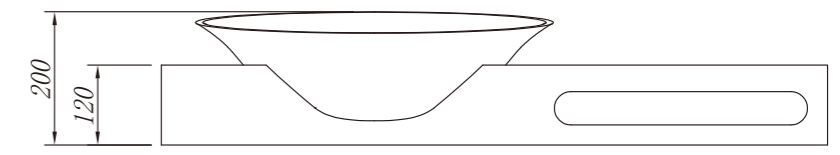

RG105402

Size(mm):1000X540X200
Material:Stone resin/Solid surface/Matt White