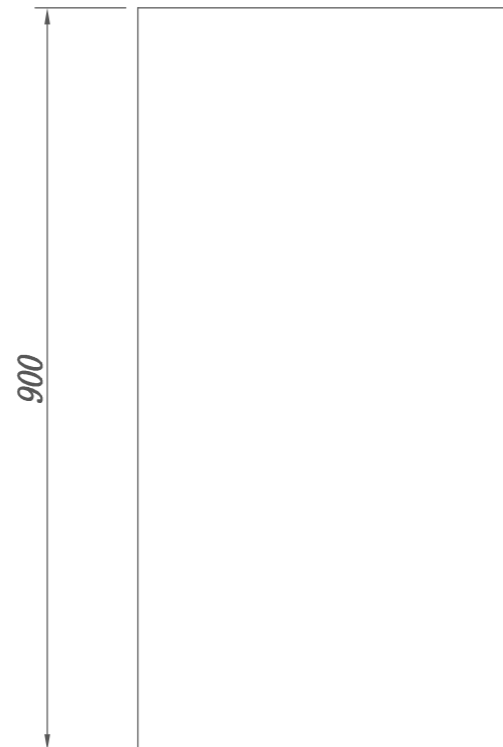

RL454502

Size(mm):450X450X900

Material:Stone resin/Solid surface/Matt White