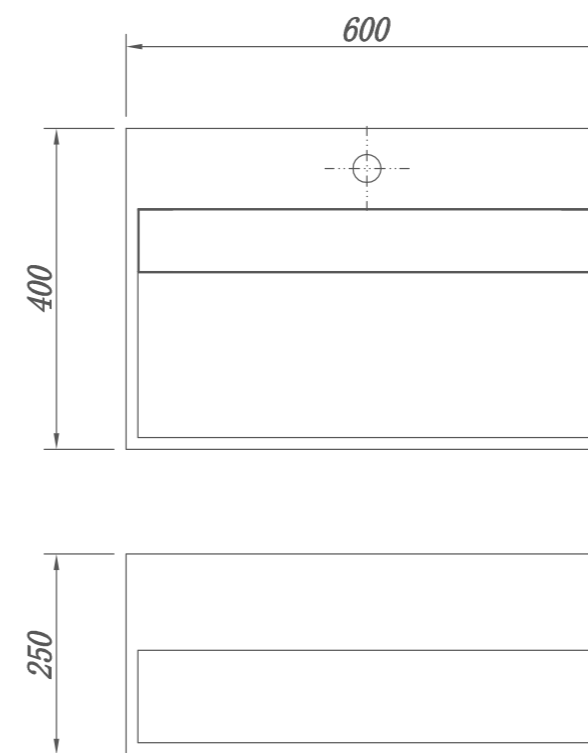

RG124007

Size(mm):1200X400X150
Material:Stone resin/Solid surface/Matt White