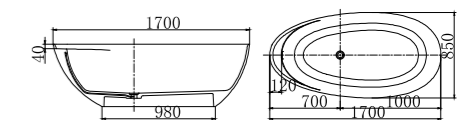

RY167522

Size(mm):1600 X 750 X 550mm

RY177523

Size(mm):1700 X 750 X 550mm

Material

Stone resin/Solid surface

RY169524

Size(mm):1650 X 950 X 610mm
Material:Stone resin/Solid surface

RY157825

Size(mm):1500 X 780 X 540mm

RY168026

Size(mm):1600 X 800 X 540mm

RY178527

Size(mm):1700 X 850 X 540mm

Material

Stone resin/Solid surface