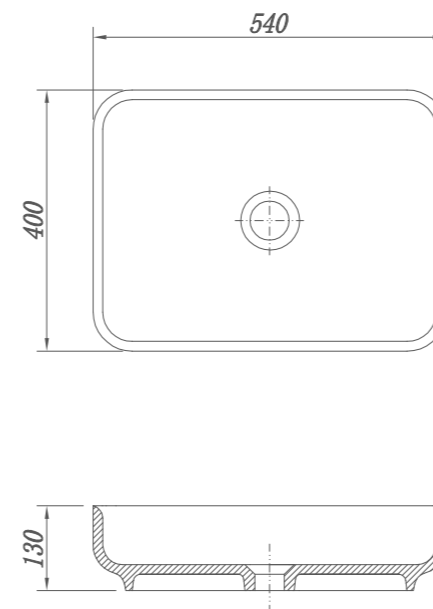

RY167522

Size(mm):1600 X 750 X 550mm

RY177523

Size(mm):1700 X 750 X 550mm

Material

Stone resin/Solid surface

RY169524

Size(mm):1650 X 950 X 610mm
Material:Stone resin/Solid surface

RA158127

Size(mm):1524 X 810 X 590mm
Material:Acrylic

RA158128

Size(mm):1524 X 810 X 590mm
Material:Acrylic

RA127229

Size(mm):1200 X 720 X 600mm
Material:Acrylic

RA127530

Size(mm):1200 X 750 X 790mm
Material:Acrylic

RA178031

Size(mm):1700 X 800 X 580mm
Material:Acrylic

RA178032

Size(mm):1700 X 800 X 600mm
Material:Acrylic

RA178033

Size(mm):1700 X 800 X 600mm
Material:Acrylic

RA127534

Size(mm):1200 X 750 X 780mm
Material:Acrylic

Size(mm):580X380X145
Material:Stone resin/Solid surface/Matt White

RT603610

Size(mm):600X360X160
Material:Stone resin/Solid surface/Matt White

RT544011

Size(mm):540X400X130
Material:Stone resin/Solid surface/Matt White