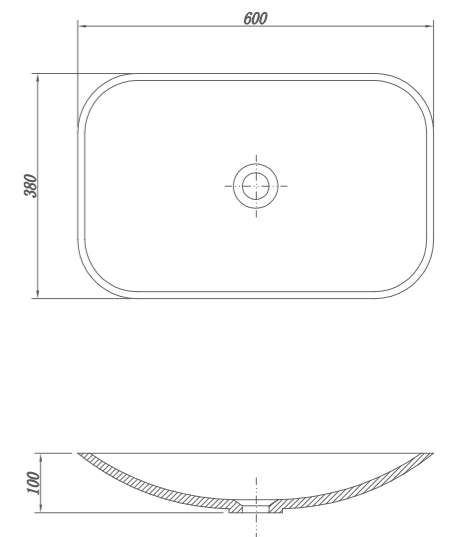

RA158127

Size(mm):1524 X 810 X 590mm
Material:Acrylic

RA158128

Size(mm):1524 X 810 X 590mm
Material:Acrylic

RA127229

Size(mm):1200 X 720 X 600mm
Material:Acrylic

RA127530

Size(mm):1200 X 750 X 790mm
Material:Acrylic

RA178031

Size(mm):1700 X 800 X 580mm
Material:Acrylic

RA178032

Size(mm):1700 X 800 X 600mm
Material:Acrylic

RA178033

Size(mm):1700 X 800 X 600mm
Material:Acrylic

RA127534

Size(mm):1200 X 750 X 780mm
Material:Acrylic

Size(mm):580X380X145
Material:Stone resin/Solid surface/Matt White

RT603610

Size(mm):600X360X160
Material:Stone resin/Solid surface/Matt White

RT544011

Size(mm):540X400X130
Material:Stone resin/Solid surface/Matt White

RT404007

Size(mm):400X400X140
Material:Stone resin/Solid surface/Matt White

RT515112

Size(mm):510X510X110
Material:Stone resin/Solid surface/Matt White

RT603803

Size(mm):600X380X100
Material:Stone resin/Solid surface/Matt White