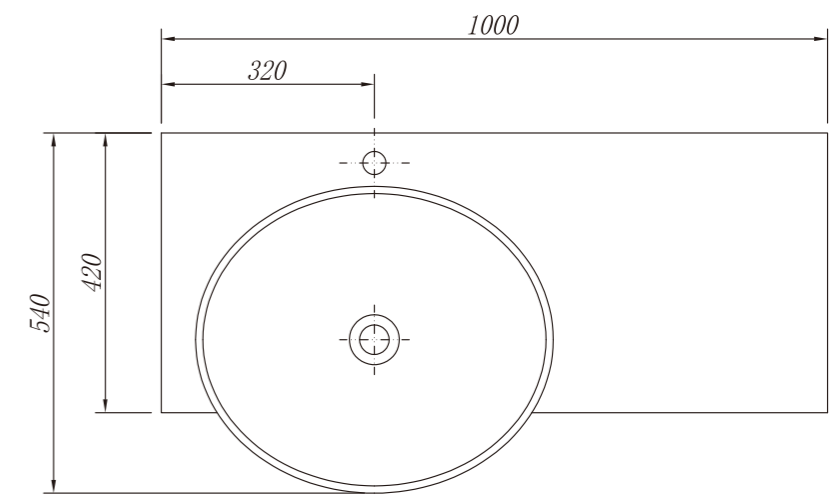

RG105402

Size(mm):1000X540X200
Material:Stone resin/Solid surface/Matt White