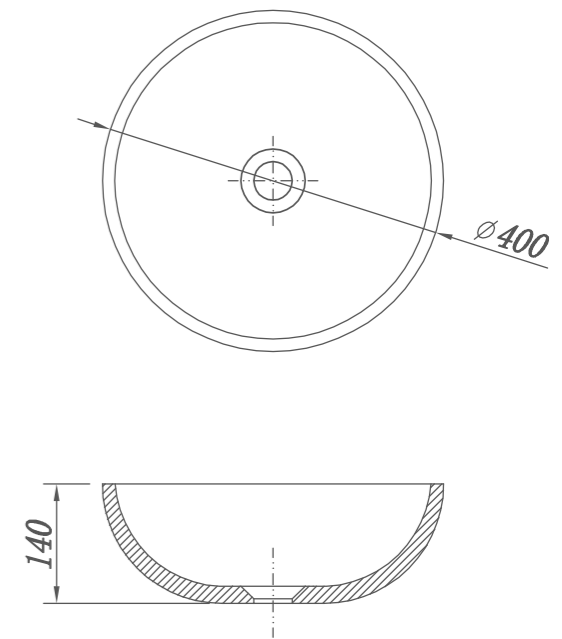

RT404007

Size(mm):400X400X140
Material:Stone resin/Solid surface/Matt White