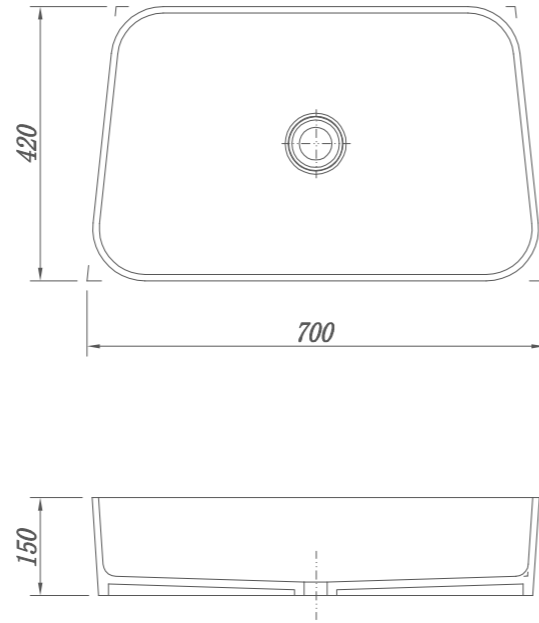

RY167522

Size(mm):1600 X 750 X 550mm

RY177523

Size(mm):1700 X 750 X 550mm

Material

Stone resin/Solid surface

RY169524

Size(mm):1650 X 950 X 610mm
Material:Stone resin/Solid surface

RA158127

Size(mm):1524 X 810 X 590mm
Material:Acrylic

RA158128

Size(mm):1524 X 810 X 590mm
Material:Acrylic

RA127229

Size(mm):1200 X 720 X 600mm
Material:Acrylic

RA127530

Size(mm):1200 X 750 X 790mm
Material:Acrylic

RA178031

Size(mm):1700 X 800 X 580mm
Material:Acrylic

RA178032

Size(mm):1700 X 800 X 600mm
Material:Acrylic

RA178033

Size(mm):1700 X 800 X 600mm
Material:Acrylic

RA127534

Size(mm):1200 X 750 X 780mm
Material:Acrylic

COUNTERTOP BASIN

ROSERY BATH

RT704202

Size(mm):700X420X150

Material:Stone resin/Solid surface/Matt White

RT603501

Size(mm):600X350X100
Material:Stone resin/Solid surface/Matt White

RT583809