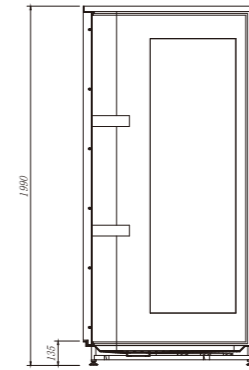

SHOWER WALL

L39898

Size(mm):936X936X1990
Material:PMMA+ABS+FRP

White