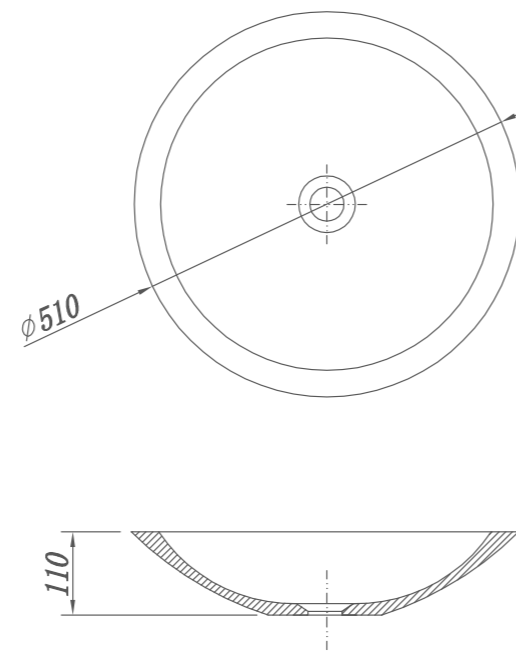

RT515112

Size(mm):510X510X110
Material:Stone resin/Solid surface/Matt White