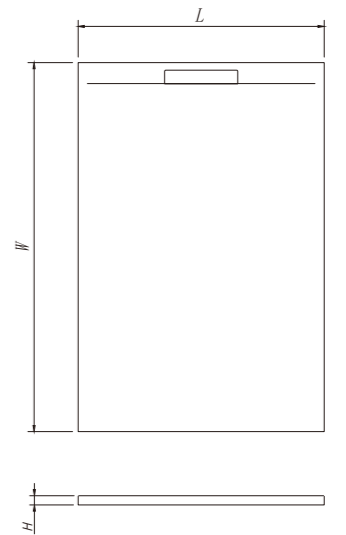

Size(mm):967*967*208mm
Material:Acrylic/Solid surface

SHOWER TRAY

123123123

Size(mm):L X W X30mm
Material:Stone resin/Solid surface

MEASURES

	800	900	1000	1100	1200	1300	1400	1500	1600
900	•	•	•	•	•	•	•	•	•

SHOWER TRAY

RU121037

Size(mm):1524*812*65mm
Material:Stone resin/Solid surface

SHOWER TRAY

RU121037

Size(mm):1524*812*65mm
Material:Stone resin/Solid surface

SHOWER WALL

P128001

Size(mm):1200X825X2155
Material:PMMA+ABS+FRP

White

SHOWER WALL

L39898

Size(mm):936X936X1990
Material:PMMA+ABS+FRP

White

L28686

Size(mm):886X886X1990