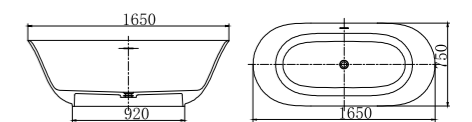

R Y131317

Size(mm):1300*1300*580
Material:Stone resin/Solid surface

RY141420

Size(mm):1400 X 1400 X 540mm
Material:Stone resin/Solid surface

RY167521

Size(mm):1650 X 750 X 540mm
Material:Stone resin/Solid surface

RY167522

Size(mm):1600 X 750 X 550mm

RY177523

Size(mm):1700 X 750 X 550mm

Material

Stone resin/Solid surface

RY169524

Size(mm):1650 X 950 X 610mm
Material:Stone resin/Solid surface