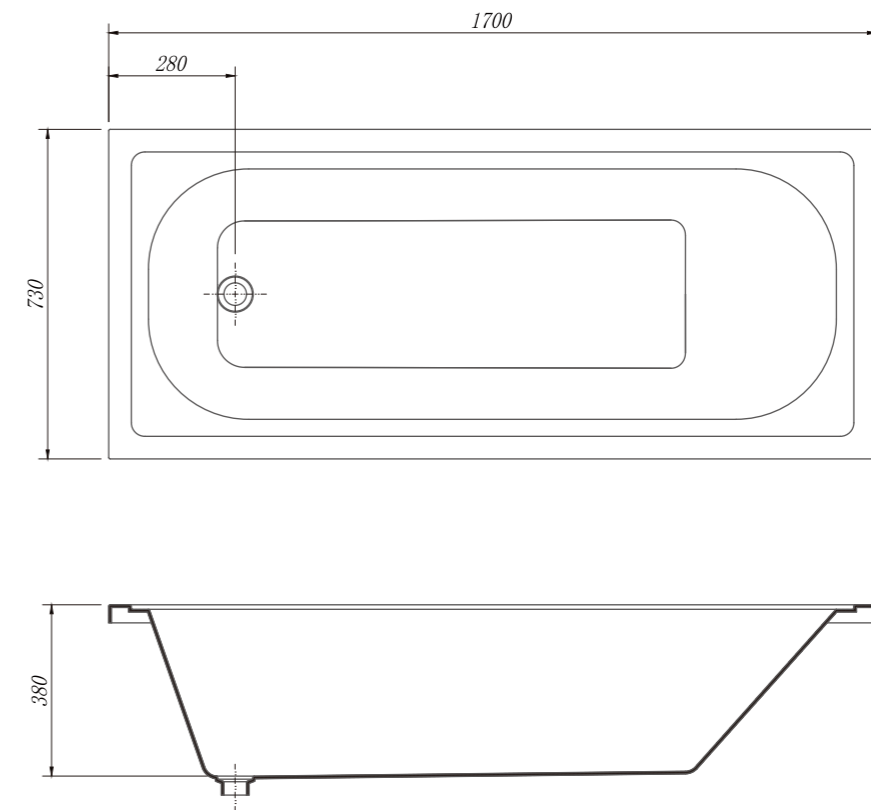

RY167522

Size(mm):1600 X 750 X 550mm

RY177523

Size(mm):1700 X 750 X 550mm

Material

Stone resin/Solid surface

RY169524

Size(mm):1650 X 950 X 610mm
Material:Stone resin/Solid surface

Size(mm):1500*1500*600
Material: Acrylic

White

RA101013

Size(mm):1000*1000*650
Material: Acrylic

White

RA167514

Size(mm):1600*750*770
Material: Acrylic

White

RA181015

Size(mm):1813*1067*482
Material: Acrylic

White

RA188017

Size(mm):1800*800*430
Material: Acrylic

White

RA188518

Size(mm):1800*850*450
Material: Acrylic

White

RA177319

Size(mm):1700*730*380
Material: Acrylic

White

RA131320

Size(mm):1350*1350*470

Material: Acrylic

White