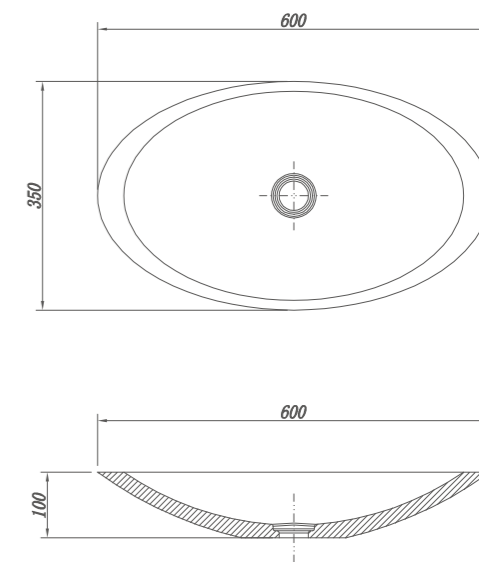

RA158127

Size(mm):1524 X 810 X 590mm
Material:Acrylic

RA158128

Size(mm):1524 X 810 X 590mm
Material:Acrylic

RA127229

Size(mm):1200 X 720 X 600mm
Material:Acrylic

RA127530

Size(mm):1200 X 750 X 790mm
Material:Acrylic

RA178031

Size(mm):1700 X 800 X 580mm
Material:Acrylic

RA178032

Size(mm):1700 X 800 X 600mm
Material:Acrylic

RA178033

Size(mm):1700 X 800 X 600mm
Material:Acrylic

RA127534

Size(mm):1200 X 750 X 780mm
Material:Acrylic

COUNTERTOP BASIN

ROSERY BATH

RT704202

Size(mm):700X420X150

Material:Stone resin/Solid surface/Matt White

RT603501

Size(mm):600X350X100
Material:Stone resin/Solid surface/Matt White

RT583809

Size(mm):580X380X145
Material:Stone resin/Solid surface/Matt White

RT603610

Size(mm):600X360X160
Material:Stone resin/Solid surface/Matt White

RT544011

Size(mm):540X400X130
Material:Stone resin/Solid surface/Matt White