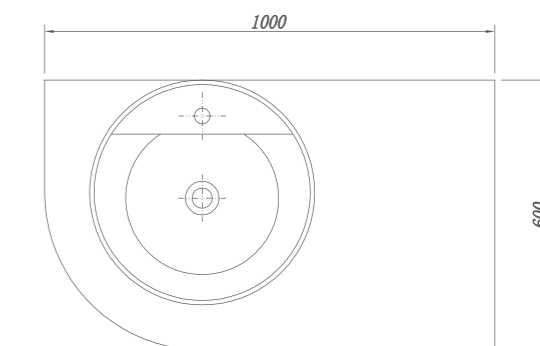

RG124007

Size(mm):1200X400X150
 Material:Stone resin/Solid surface/Matt White

RG106009

Size(mm):1000X600X170
Material:Stone resin/Solid surface/Matt White

RG804003

Size(mm):800X400X200

Material:Stone resin/Solid surface/Matt White