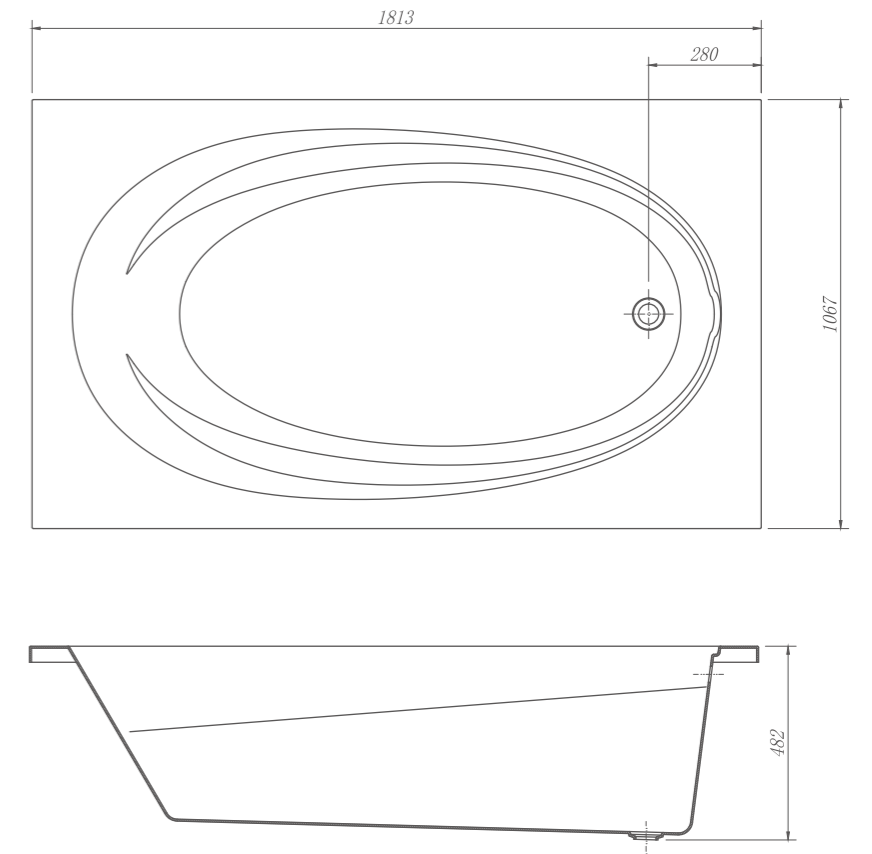

RY167522

Size(mm):1600 X 750 X 550mm

RY177523

Size(mm):1700 X 750 X 550mm

Material

Stone resin/Solid surface

RY169524

Size(mm):1650 X 950 X 610mm
Material:Stone resin/Solid surface

Size(mm):1500*1500*600
Material: Acrylic

White

RA101013

Size(mm):1000*1000*650
Material: Acrylic

White

RA167514

Size(mm):1600*750*770
Material: Acrylic

White

RA181015

Size(mm):1813*1067*482
Material: Acrylic

White

RA188017

Size(mm):1800*800*430
Material: Acrylic

White

RA188518

Size(mm):1800*850*450
Material: Acrylic

RA178031

Size(mm):1700 X 800 X 580mm
Material:Acrylic

RA178032

Size(mm):1700 X 800 X 600mm
Material:Acrylic

RA178033

Size(mm):1700 X 800 X 600mm
Material:Acrylic

RA127534

Size(mm):1200 X 750 X 780mm
Material:Acrylic