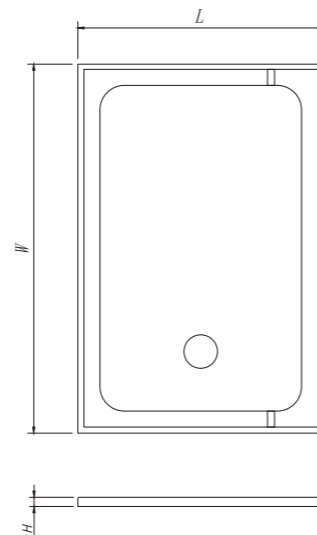

Size(mm):900*900*90mm
Material:Acrylic/Solid surface

P2909010

Size(mm):1000*1000*90mm
Material:Acrylic/Solid surface

SHOWER TRAY

P1909011

Size(mm):900*900*65mm
Material:Acrylic/Solid surface

P1909012

Size(mm):1000*1000*65mm
Material:Acrylic/Solid surface

P1129013

Size(mm):1200*900*65mm
Material:Acrylic/Solid surface

P1149014

Size(mm):1400*900*65mm
Material:Acrylic/Solid surface

SHOWER TRAY

P2909007

Size(mm):900*900*90mm
Material:Acrylic/Solid surface

P2909008

Size(mm):1000*1000*90mm
Material:Acrylic/Solid surface

SHOWER TRAY

6032BAL

Size(mm):1524*813*88mm
Material:Stone resin/Solid surface

SHOWER TRAY

3032BAR

Size(mm):1524*813*88mm
Material:Stone resin/Solid surface

Size(mm):967*967*208mm
Material:Acrylic/Solid surface

SHOWER TRAY

123123123

Size(mm):L X W X30mm
Material:Stone resin/Solid surface

MEASURES

	800	900	1000	1100	1200	1300	1400	1500	1600
900	•	•	•	•	•	•	•	•	•