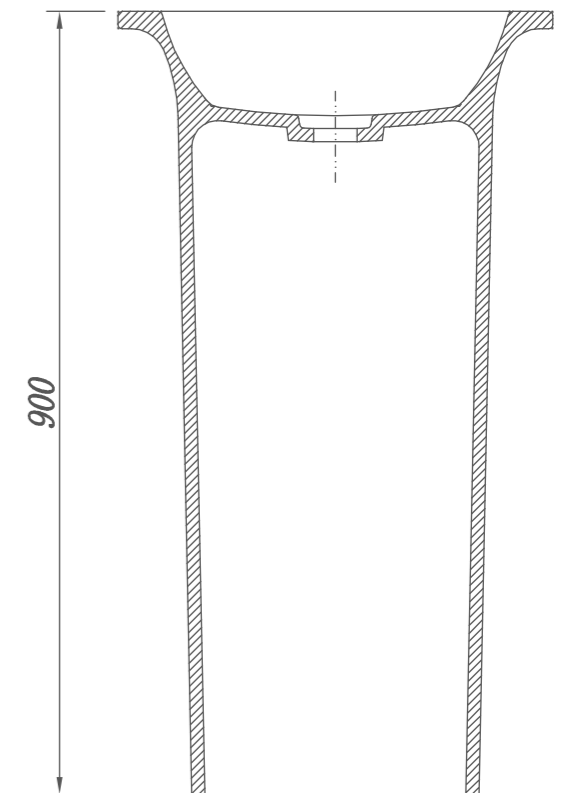

RL504003

Size(mm):500X400X900

Material:Stone resin/Solid surface/Matt White