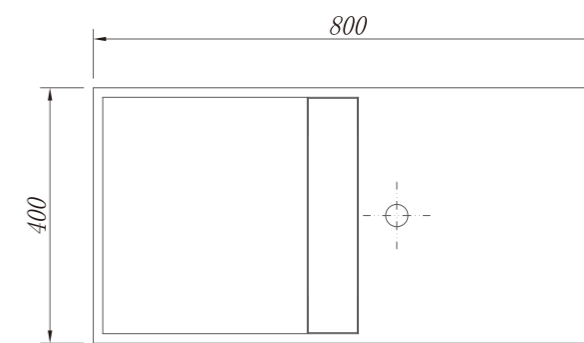

RG804003

Size(mm):800X400X200

Material:Stone resin/Solid surface/Matt White