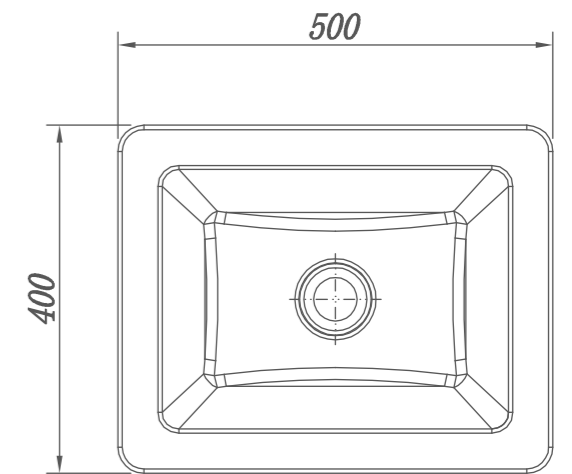

RL504003

Size(mm):500X400X900

Material:Stone resin/Solid surface/Matt White