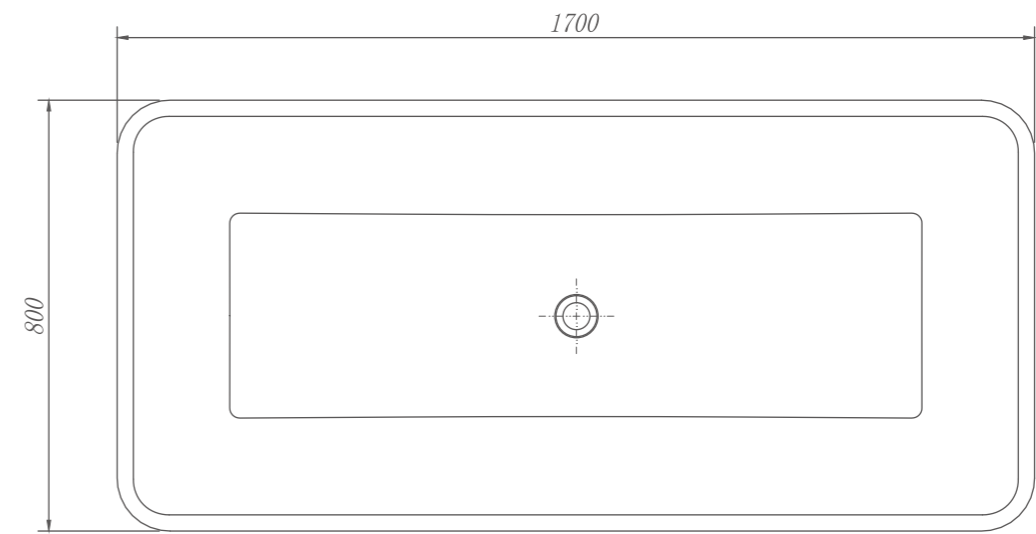

Material

Acrylic

White