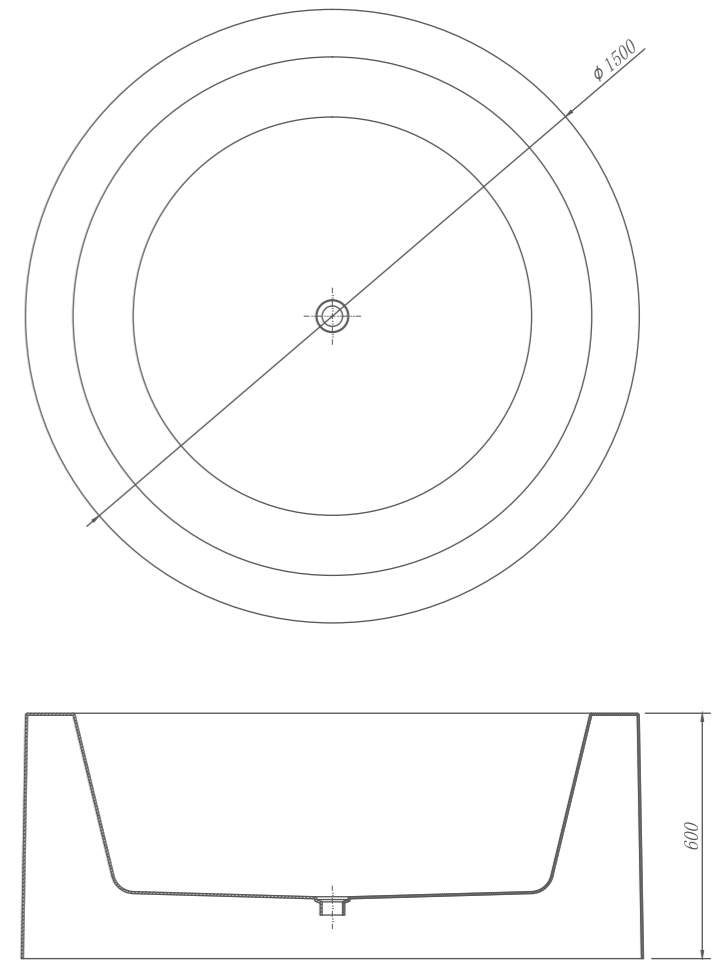

Material

Acrylic

White

RA168007

Size(mm):1690X800X595
Material: Acrylic

White

RA131308

Size(mm): 1350*1350*600