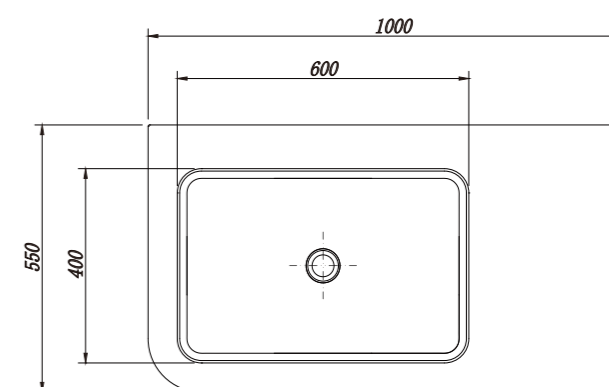

RG105512

Size(mm):1000 X 550 X200

Material:Stone resin/Solid surface/Matt White