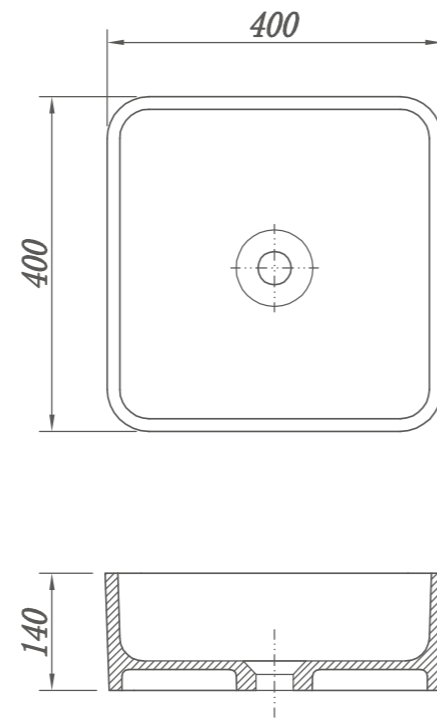

RT404008

Size(mm):400X400X140
Material:Stone resin/Solid surface/Matt White

RT604013

Size(mm):600X400X140
Material:Stone resin/Solid surface/Matt White