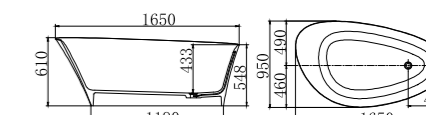

R Y131317

Size(mm):1300*1300*580
Material:Stone resin/Solid surface

RY141420

Size(mm):1400 X 1400 X 540mm
Material:Stone resin/Solid surface

RY167521

Size(mm):1650 X 750 X 540mm
Material:Stone resin/Solid surface

RY167522

Size(mm):1600 X 750 X 550mm

RY177523

Size(mm):1700 X 750 X 550mm

Material

Stone resin/Solid surface

RY169524

Size(mm):1650 X 950 X 610mm
Material:Stone resin/Solid surface