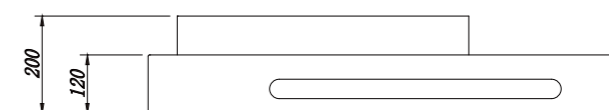

RG105512

Size(mm):1000 X 550 X200

Material:Stone resin/Solid surface/Matt White