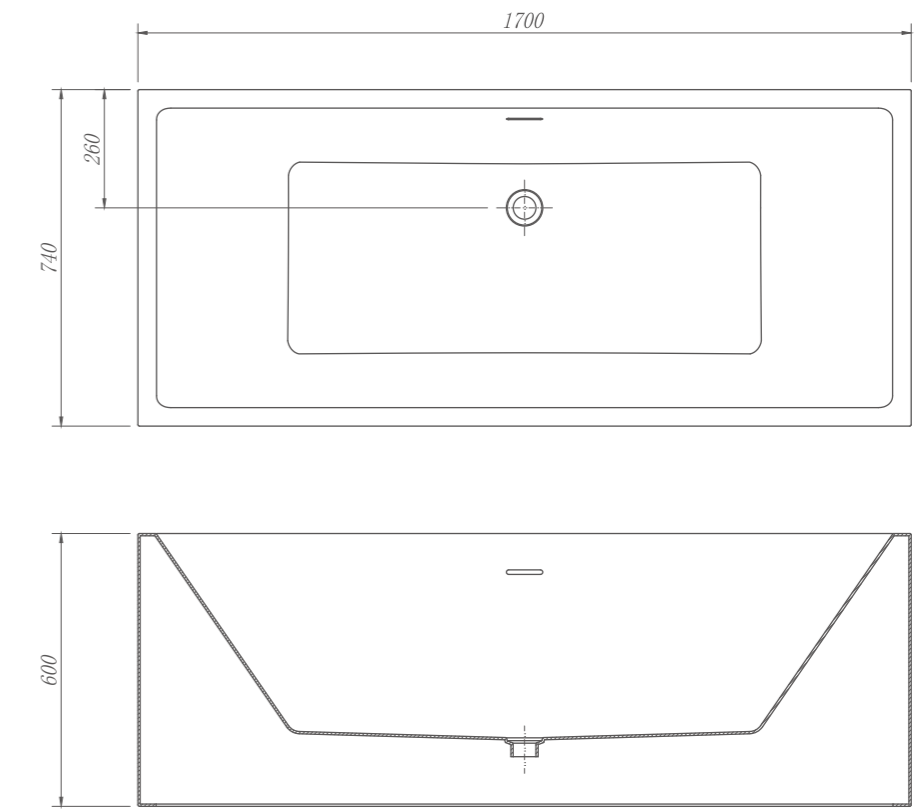

RY167522

Size(mm):1600 X 750 X 550mm

RY177523

Size(mm):1700 X 750 X 550mm

Material

Stone resin/Solid surface

RY169524

Size(mm):1650 X 950 X 610mm
Material:Stone resin/Solid surface

Ry127028

Size(mm):1200 X 700 X 660mm
 Material:Stone resin/Solid surface

Ry137029

Size(mm):1300 X 700 X 770mm
 Material:Stone resin/Solid surface

ACRYLIC BATHTUB

**ROSERY
BATH**

RA157001

Size(mm): 1530*700*600