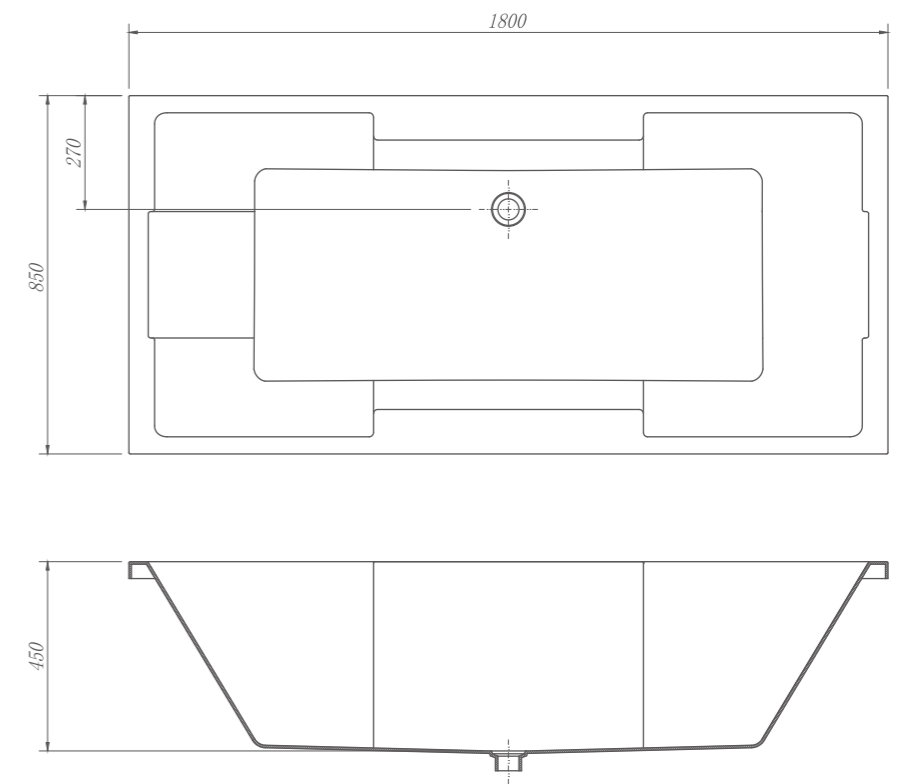

Size(mm):1500*1500*600
Material: Acrylic

White

RA101013

Size(mm):1000*1000*650
Material: Acrylic

White

RA167514

Size(mm):1600*750*770
Material: Acrylic

White

RA181015

Size(mm):1813*1067*482
Material: Acrylic

White

RA188017

Size(mm):1800*800*430
Material: Acrylic

White

RA188518

Size(mm):1800*850*450
Material: Acrylic