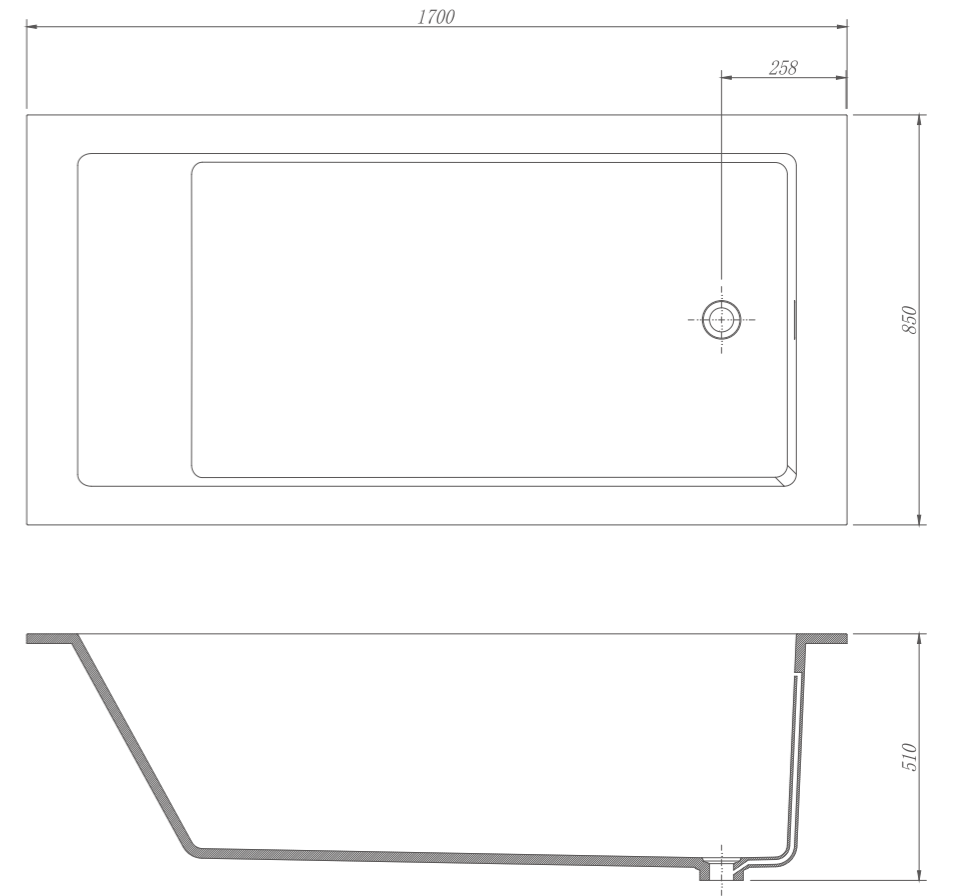

White

Grey

Black

RY178516

Size(mm):1700*850*510
Material:Stone resin/Solid surface

White

Grey

Black

R Y131317

Size(mm):1300*1300*580
Material:Stone resin/Solid surface

RY141420

Size(mm):1400 X 1400 X 540mm
Material:Stone resin/Solid surface

RY167521

Size(mm):1650 X 750 X 540mm
Material:Stone resin/Solid surface

RY167522

Size(mm):1600 X 750 X 550mm

RY177523

Size(mm):1700 X 750 X 550mm

Material

Stone resin/Solid surface

RY169524

Size(mm):1650 X 950 X 610mm
Material:Stone resin/Solid surface