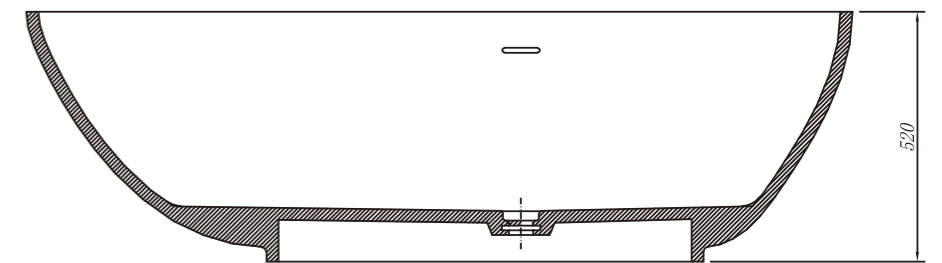

Stone Resin

P133 - P160

SHOWER TRAY/SHOWER WALL

Stone Resin/Acrylic

STONE RESIN BATHTUB

**ROSERY
BATH**

RY178301

Size(mm):1720X830X520
 Material:Stone resin/Solid surface