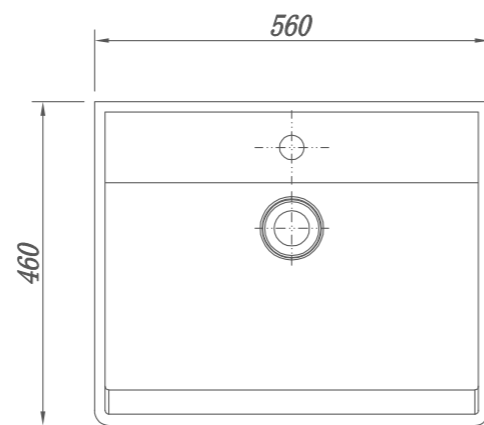

RY167522

Size(mm):1600 X 750 X 550mm

RY177523

Size(mm):1700 X 750 X 550mm

Material

Stone resin/Solid surface

RY169524

Size(mm):1650 X 950 X 610mm
Material:Stone resin/Solid surface

RA178031

Size(mm):1700 X 800 X 580mm
Material:Acrylic

RA178032

Size(mm):1700 X 800 X 600mm
Material:Acrylic

RA178033

Size(mm):1700 X 800 X 600mm
Material:Acrylic

RA127534

Size(mm):1200 X 750 X 780mm
Material:Acrylic

RG904011

(Without drawer)

RG904506

Size(mm):900X450X110
Material:Stone resin/Solid surface/Matt White

RG564608

Size(mm):560X460X400
Material:Stone resin/Solid surface/Matt White

RG604005

Size(mm):600X400X250
 Material:Stone resin/Solid surface/Matt White