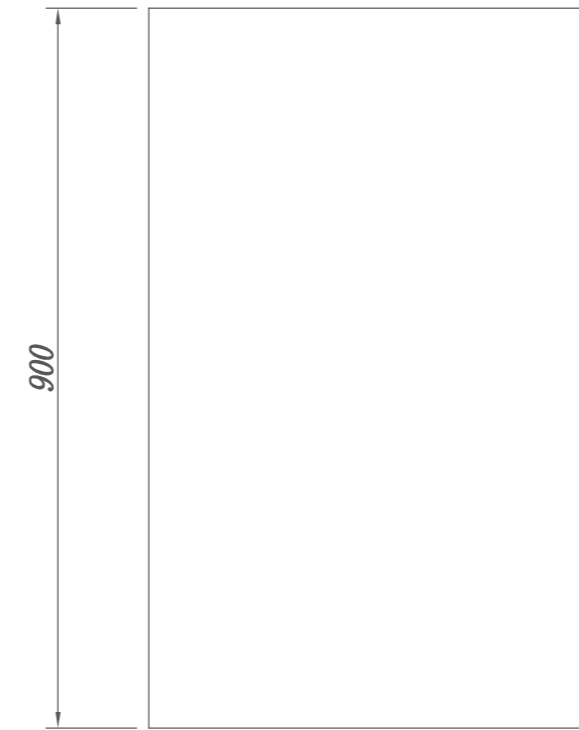

RL554004

Size(mm):550X400X900

Material:Stone resin/Solid surface/Matt White