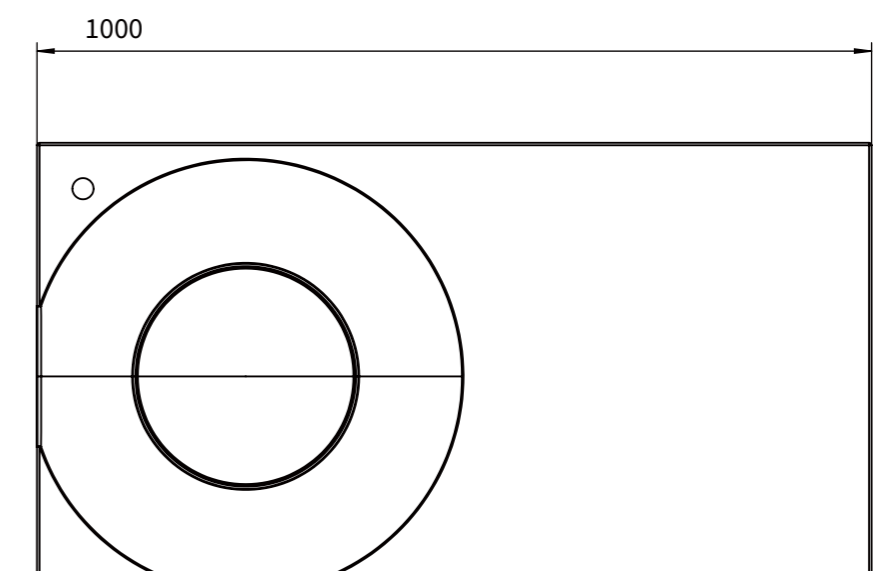

RG105215

Size: 1000*520*120mm

Material: Stone resin, solid surface

Color: White Matte