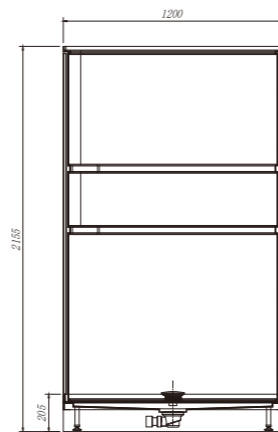

Size(mm):967*967*208mm
Material:Acrylic/Solid surface

SHOWER TRAY

123123123

Size(mm):L X W X30mm
Material:Stone resin/Solid surface

MEASURES

	800	900	1000	1100	1200	1300	1400	1500	1600
900	•	•	•	•	•	•	•	•	•

SHOWER TRAY

RU121037

Size(mm):1524*812*65mm
Material:Stone resin/Solid surface

SHOWER TRAY

RU121037

Size(mm):1524*812*65mm
Material:Stone resin/Solid surface

SHOWER WALL

P128001

Size(mm):1200X825X2155
Material:PMMA+ABS+FRP

White

SHOWER WALL

L39898

Size(mm):936X936X1990
Material:PMMA+ABS+FRP

White

L28686

Size(mm):886X886X1990