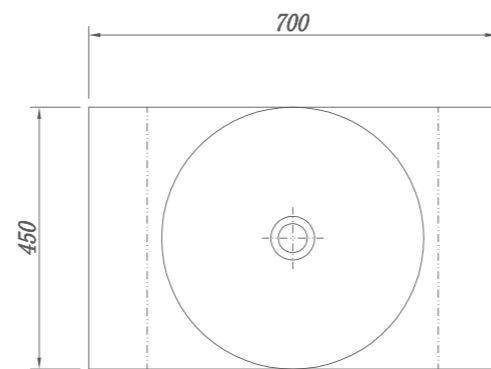

RL704505

Size(mm):700X450X900
Material:Stone resin/Solid surface/Matt White