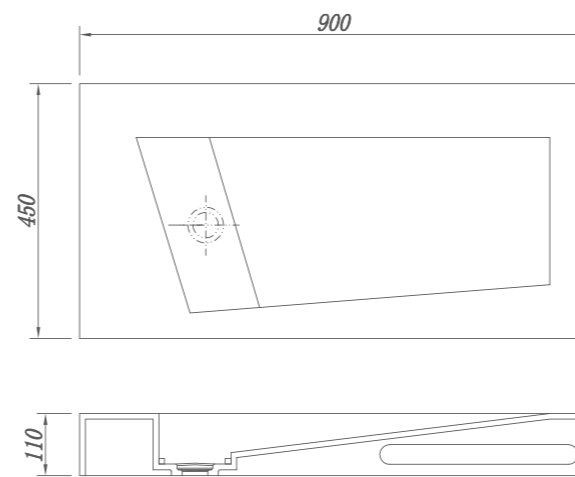

RG904506

Size(mm):900X450X110
Material:Stone resin/Solid surface/Matt White

RG564608

Size(mm):560X460X400
Material:Stone resin/Solid surface/Matt White