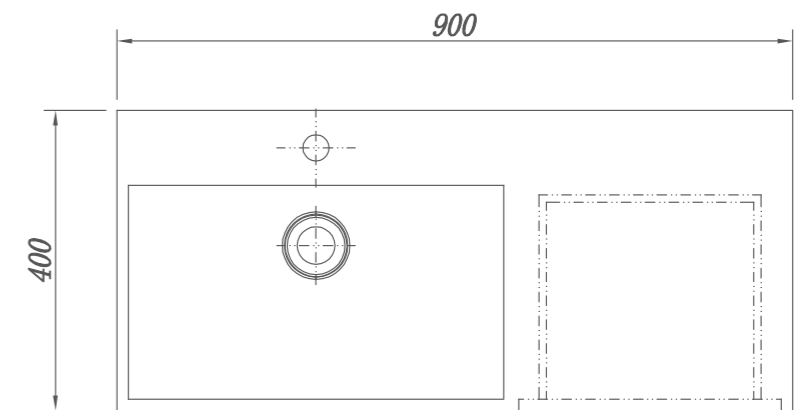

RG904010

Size(mm):900X400X170
Material:Stone resin/Solid surface/Matt White

RG904011

(Without drawer)