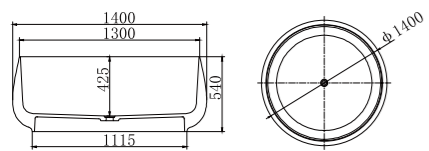

RY157613

Size(mm):1500*760*540

RY167814

Size(mm):1600*780*525

RY177515

Size(mm):1700*750*550

Material

Stone resin/Solid surface

White

Grey

Black

RY178516

Size(mm):1700*850*510
Material:Stone resin/Solid surface

White

Grey

Black

R Y131317

Size(mm):1300*1300*580
Material:Stone resin/Solid surface

RY141420

Size(mm):1400 X 1400 X 540mm
Material:Stone resin/Solid surface

RY167521

Size(mm):1650 X 750 X 540mm
Material:Stone resin/Solid surface

RY167522

Size(mm):1600 X 750 X 550mm

RY177523

Size(mm):1700 X 750 X 550mm

Material

Stone resin/Solid surface

RY169524

Size(mm):1650 X 950 X 610mm
Material:Stone resin/Solid surface