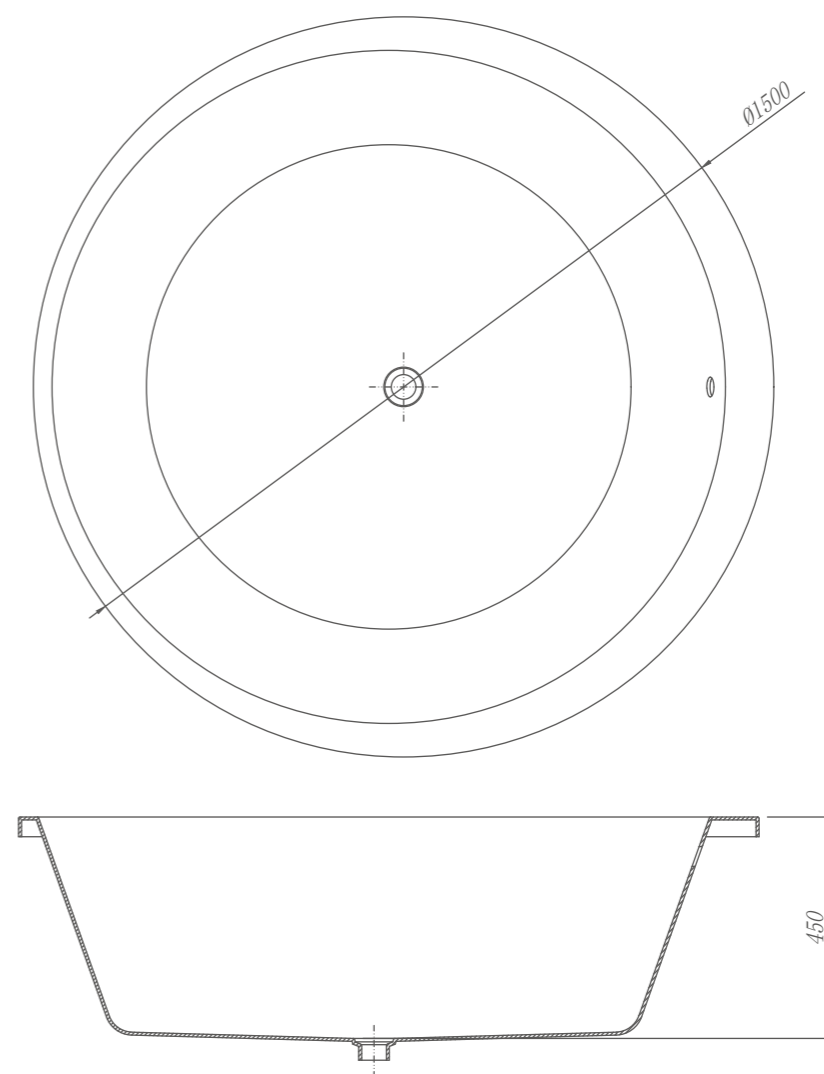

RA151521

Size(mm):1500*1500*450

Material: Acrylic

white