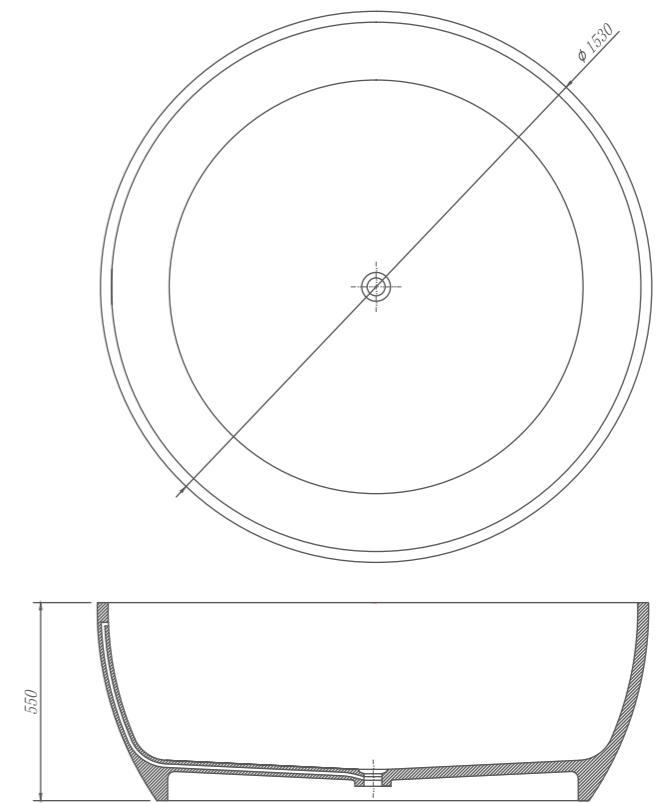

Stone Resin

P133 - P160

SHOWER TRAY/SHOWER WALL

Stone Resin/Acrylic

STONE RESIN BATHTUB

**ROSERY
BATH**

RY178301

Size(mm):1720X830X520
 Material:Stone resin/Solid surface

RY151502

Size(mm):1500*1500*515

Material:Stone resin/Solid surface

White

Grey

Black

RY131303
Size(mm):1300*1300*600

RY141404
Size(mm):1400*1400*580