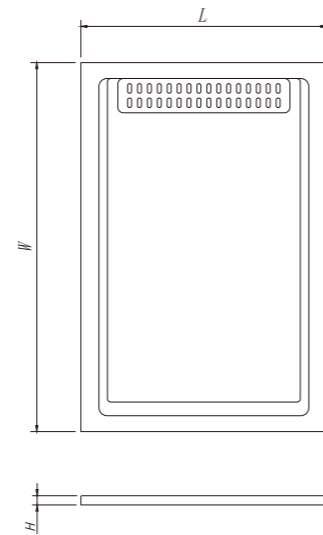

Size(mm):1000*1000*90mm
Material:Acrylic/Solid surface

SHOWER TRAY

6032BAL

Size(mm):1524*813*88mm
Material:Stone resin/Solid surface

SHOWER TRAY

3032BAR

Size(mm):1524*813*88mm
Material:Stone resin/Solid surface

MATT SMOOTH

STONE

SLATE

SHOWER TRAY

DP-121037

Size(mm):1524*812*65mm
Material:Acrylic/Solid surface

SHOWER TRAY

RDP-321006

Size(mm):967*967*208mm
Material:Acrylic/Solid surface

SHOWER TRAY

123123123

Size(mm):L X W X30mm
Material:Stone resin/Solid surface

MEASURES

	800	900	1000	1100	1200	1300	1400	1500	1600
900	•	•	•	•	•	•	•	•	•