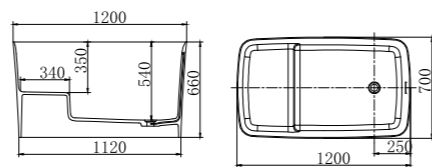

Ry137029

Size(mm):1300 X 700 X 770mm
Material:Stone resin/Solid surface