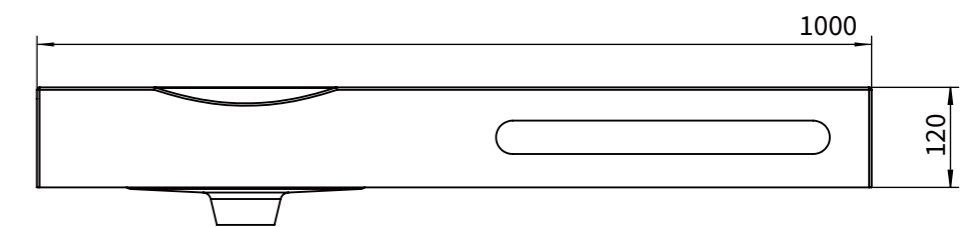

RG105215

Size: 1000*520*120mm

Material: Stone resin, solid surface

Color: White Matte