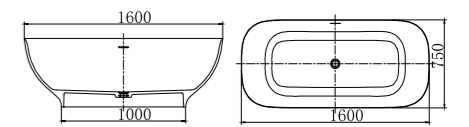

R Y131317

Size(mm):1300*1300*580
Material:Stone resin/Solid surface

RY141420

Size(mm):1400 X 1400 X 540mm
Material:Stone resin/Solid surface

RY167521

Size(mm):1650 X 750 X 540mm
Material:Stone resin/Solid surface

RY167522

Size(mm):1600 X 750 X 550mm

RY177523

Size(mm):1700 X 750 X 550mm

Material

Stone resin/Solid surface

RY169524

Size(mm):1650 X 950 X 610mm
Material:Stone resin/Solid surface

RY157825

Size(mm):1500 X 780 X 540mm

RY168026

Size(mm):1600 X 800 X 540mm

RY178527

Size(mm):1700 X 850 X 540mm

Material

Stone resin/Solid surface