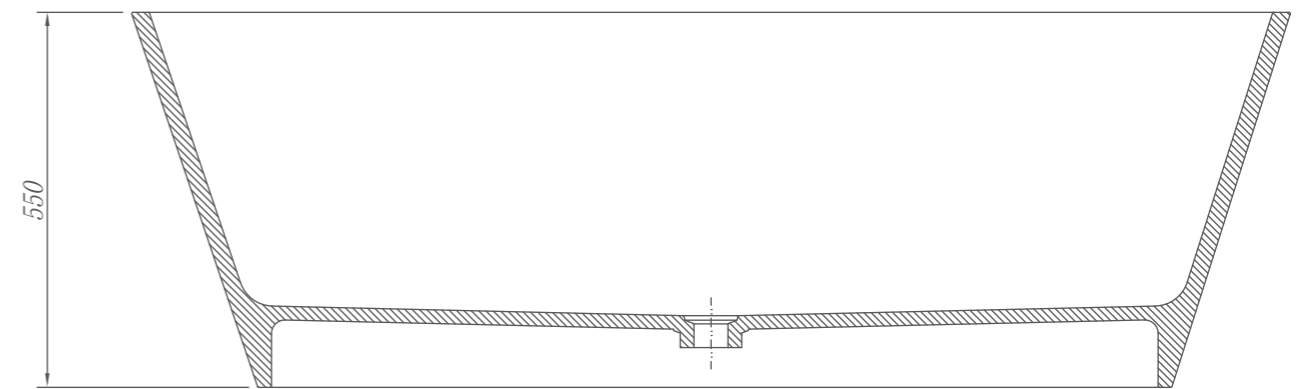

RY167409

Size(mm): 1600*740*550

RY178011

Size(mm): 1700*800*640

Material

Stone resin/Solid surface

RY147012

Size(mm):1400*700*530