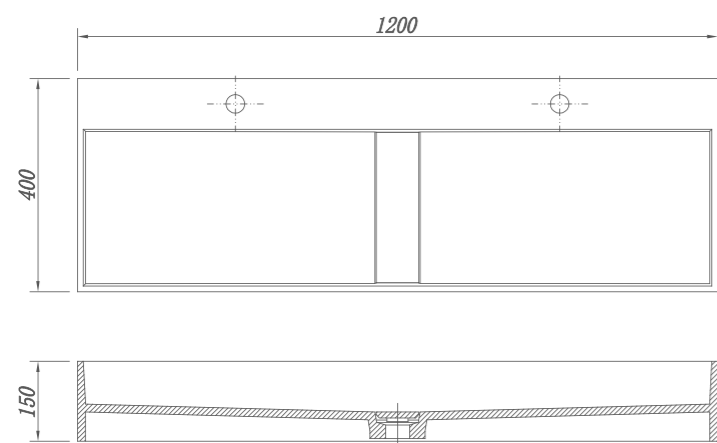

RG124007

Size(mm):1200X400X150
Material:Stone resin/Solid surface/Matt White