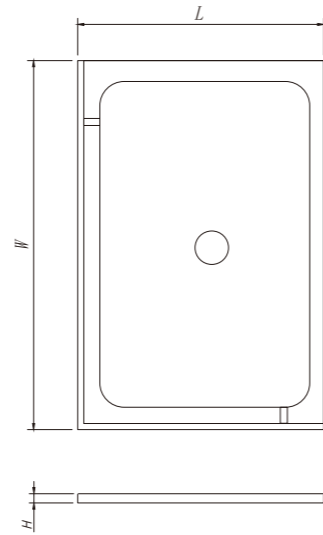

YD412301

Size(mm):415 X 230 X420
Material:Stone resin/Solid surface/Matt White

**ACRYLIC
SHOWERTRAY**

STANDARD COLOR

A01

A02

A03

A04

TEXTURE

GLOSS

MATT SMOOTH

STONE

SLATE

SHOWER TRAY

6032BR

Size(mm):1524*813*88mm
Material:Stone resin/Solid surface

SHOWER TRAY

6032BL

Size(mm):1524*813*88mm
Material:Stone resin/Solid surface

SHOWER TRAY

6032BR

Size(mm):1524*813*88mm
Material:Stone resin/Solid surface

SHOWER TRAY

P2909009

Size(mm):900*900*90mm
Material:Acrylic/Solid surface

P2909010

Size(mm):1000*1000*90mm
Material:Acrylic/Solid surface

SHOWER TRAY

P1909011

Size(mm):900*900*65mm
Material:Acrylic/Solid surface

P1909012

Size(mm):1000*1000*65mm
Material:Acrylic/Solid surface