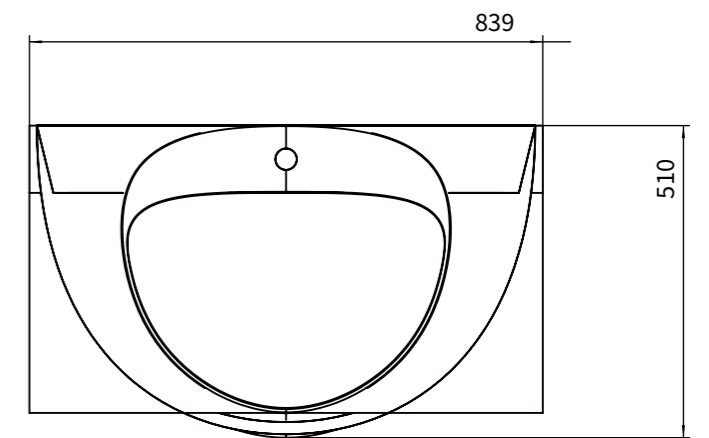

RG605013

Size: 600*500*180mm
Material: Stone resin, solid surface
Color: white Matte