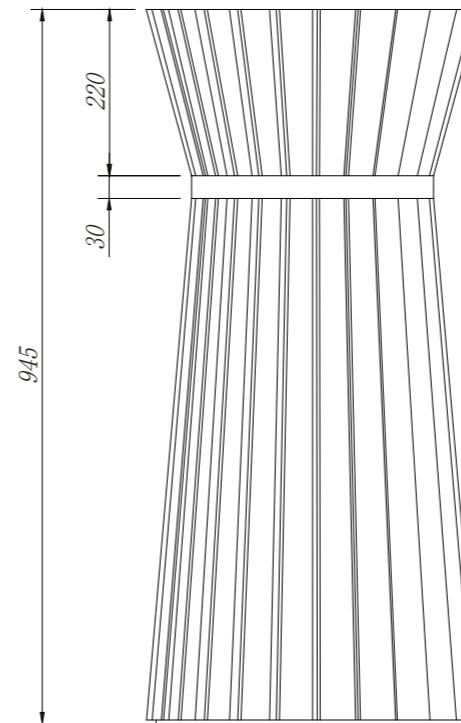

RL444406

Size(mm):440X440X945
Material:Stone resin/Solid surface/Matt White