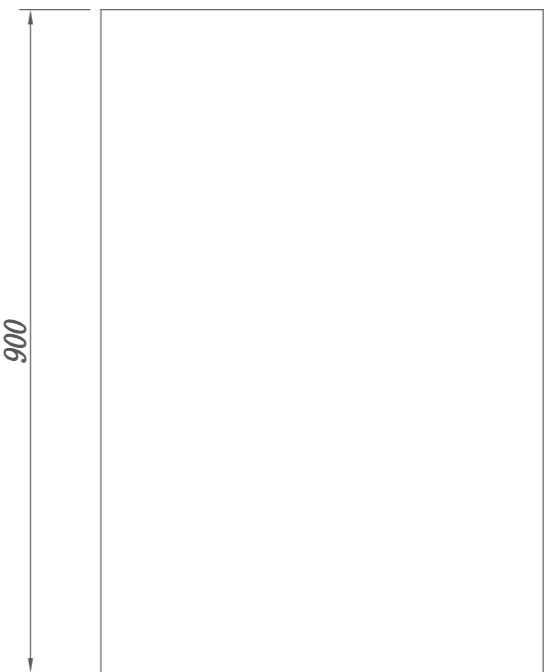

RL604201

Size(mm):600X420X900
Material:Stone resin/Solid surface/Matt White