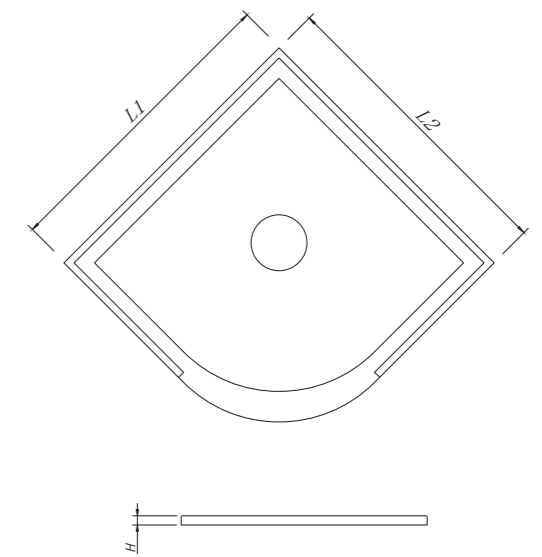

RY167522

Size(mm):1600 X 750 X 550mm

RY177523

Size(mm):1700 X 750 X 550mm

Material

Stone resin/Solid surface

RY169524

Size(mm):1650 X 950 X 610mm
Material:Stone resin/Solid surface

SHOWER TRAY

6032BL

Size(mm):1524*813*88mm
Material:Stone resin/Solid surface

SHOWER TRAY

6032BR

Size(mm):1524*813*88mm
Material:Stone resin/Solid surface

SHOWER TRAY

P2909009

Size(mm):900*900*90mm
Material:Acrylic/Solid surface

P2909010

Size(mm):1000*1000*90mm
Material:Acrylic/Solid surface

SHOWER TRAY

P1909011

Size(mm):900*900*65mm
Material:Acrylic/Solid surface

P1909012

Size(mm):1000*1000*65mm
Material:Acrylic/Solid surface

P1129013

Size(mm):1200*900*65mm
Material:Acrylic/Solid surface

P1149014

Size(mm):1400*900*65mm
Material:Acrylic/Solid surface

SHOWER TRAY

P2909007

Size(mm):900*900*90mm
Material:Acrylic/Solid surface

P2909008