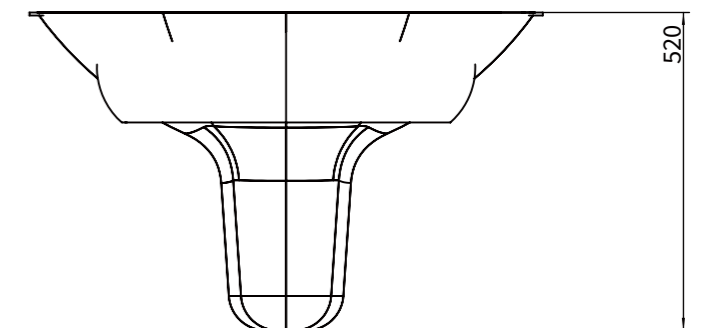

RG605013

Size: 600*500*180mm
Material: Stone resin, solid surface
Color: white Matte