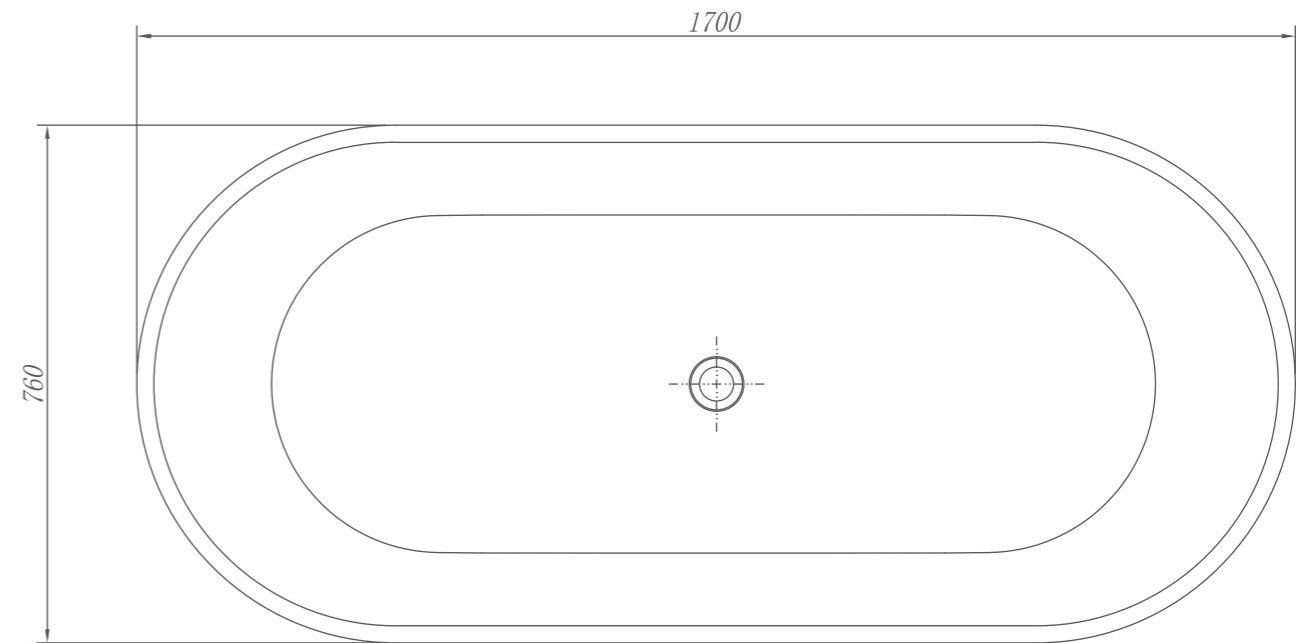

RY167409

Size(mm): 1600*740*550

RY178011

Size(mm): 1700*800*640

Material

Stone resin/Solid surface

RY147012

Size(mm):1400*700*530

RY157613

Size(mm):1500*760*540

RY167814

Size(mm):1600*780*525

RY177515

Size(mm):1700*750*550

Material

Stone resin/Solid surface

White

Grey

Black

RY178516

Size(mm):1700*850*510
Material:Stone resin/Solid surface

White

Grey

Black