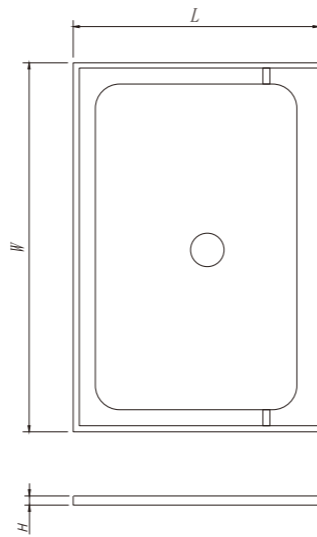

YD412301

Size(mm):415 X 230 X420
Material:Stone resin/Solid surface/Matt White

**ACRYLIC
SHOWERTRAY**

STANDARD COLOR

A01

A02

A03

A04

TEXTURE

GLOSS

MATT SMOOTH

STONE

SLATE

SHOWER TRAY

6032BR

Size(mm):1524*813*88mm
Material:Stone resin/Solid surface

SHOWER TRAY

6032BL

Size(mm):1524*813*88mm
Material:Stone resin/Solid surface

SHOWER TRAY

6032BR

Size(mm):1524*813*88mm
Material:Stone resin/Solid surface

SHOWER TRAY

P2909009

Size(mm):900*900*90mm
Material:Acrylic/Solid surface

P2909010

Size(mm):1000*1000*90mm
Material:Acrylic/Solid surface

SHOWER TRAY

P1909011

Size(mm):900*900*65mm
Material:Acrylic/Solid surface

P1909012

Size(mm):1000*1000*65mm
Material:Acrylic/Solid surface