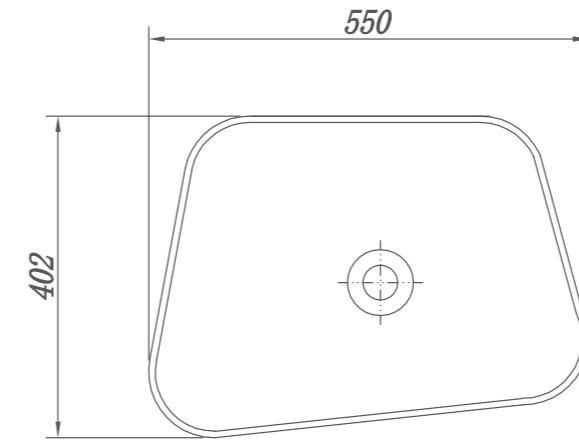

RY167522

Size(mm):1600 X 750 X 550mm

RY177523

Size(mm):1700 X 750 X 550mm

Material

Stone resin/Solid surface

RY169524

Size(mm):1650 X 950 X 610mm
Material:Stone resin/Solid surface

Size(mm):450X450X900

Material:Stone resin/Solid surface/Matt White

RL504003

Size(mm):500X400X900

Material:Stone resin/Solid surface/Matt White

RL554004

Size(mm):550X400X900

Material:Stone resin/Solid surface/Matt White