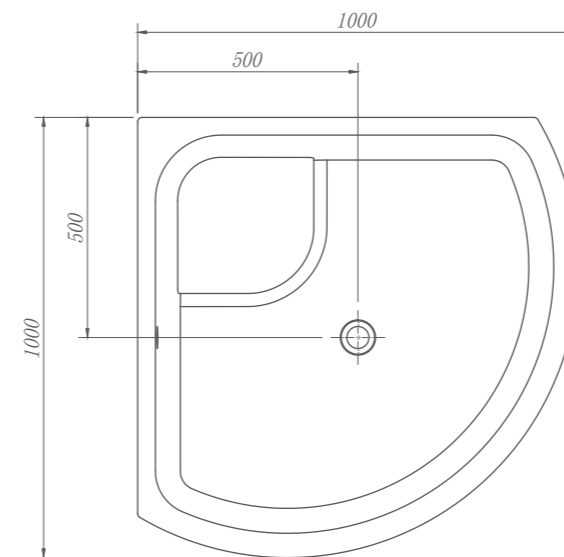

RY167522

Size(mm):1600 X 750 X 550mm

RY177523

Size(mm):1700 X 750 X 550mm

Material

Stone resin/Solid surface

RY169524

Size(mm):1650 X 950 X 610mm
Material:Stone resin/Solid surface

Size(mm): 1700*800*610

Material

Acrylic

White

RA167505

Size(mm):1600*750*620

RA178006

Size(mm):1700*800*610

Size(mm):1500*1500*600
Material: Acrylic

White

RA101013

Size(mm):1000*1000*650
Material: Acrylic

White

RA167514

Size(mm):1600*750*770
Material: Acrylic

White

RA181015

Size(mm):1813*1067*482
Material: Acrylic

White

RA188017

Size(mm):1800*800*430
Material: Acrylic

White

RA188518

Size(mm):1800*850*450
Material: Acrylic