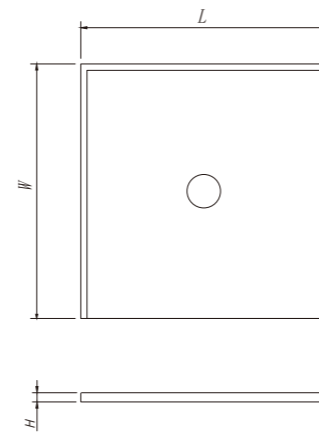

SHOWER TRAY

6032BL

Size(mm):1524*813*88mm
Material:Stone resin/Solid surface

SHOWER TRAY

6032BR

Size(mm):1524*813*88mm
Material:Stone resin/Solid surface

SHOWER TRAY

P2909009

Size(mm):900*900*90mm
Material:Acrylic/Solid surface

P2909010

Size(mm):1000*1000*90mm
Material:Acrylic/Solid surface

SHOWER TRAY

P1909011

Size(mm):900*900*65mm
Material:Acrylic/Solid surface

P1909012

Size(mm):1000*1000*65mm
Material:Acrylic/Solid surface

P1129013

Size(mm):1200*900*65mm
Material:Acrylic/Solid surface

P1149014

Size(mm):1400*900*65mm
Material:Acrylic/Solid surface

SHOWER TRAY

P2909007

Size(mm):900*900*90mm
Material:Acrylic/Solid surface

P2909008