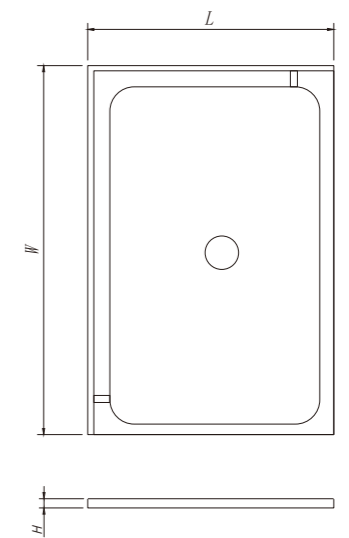

SHOWER TRAY

6032BL

Size(mm):1524*813*88mm
Material:Stone resin/Solid surface

SHOWER TRAY

6032BR

Size(mm):1524*813*88mm
Material:Stone resin/Solid surface

SHOWER TRAY

P2909009

Size(mm):900*900*90mm
Material:Acrylic/Solid surface

P2909010

Size(mm):1000*1000*90mm
Material:Acrylic/Solid surface

SHOWER TRAY

P1909011

Size(mm):900*900*65mm
Material:Acrylic/Solid surface

P1909012

Size(mm):1000*1000*65mm
Material:Acrylic/Solid surface

P1129013

Size(mm):1200*900*65mm
Material:Acrylic/Solid surface

P1149014

Size(mm):1400*900*65mm
Material:Acrylic/Solid surface

SHOWER TRAY

P2909007

Size(mm):900*900*90mm
Material:Acrylic/Solid surface

P2909008