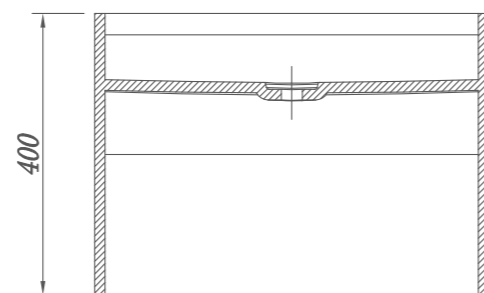

RG904011

(Without drawer)

RG904506

Size(mm):900X450X110
Material:Stone resin/Solid surface/Matt White

RG564608

Size(mm):560X460X400
Material:Stone resin/Solid surface/Matt White

RG604005

Size(mm):600X400X250
 Material:Stone resin/Solid surface/Matt White