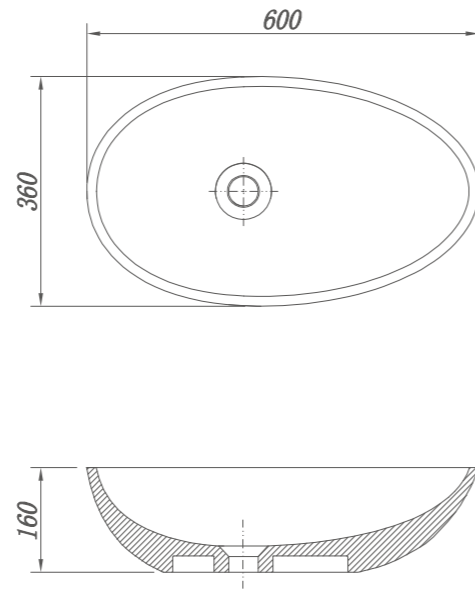

RA158127

Size(mm):1524 X 810 X 590mm
Material:Acrylic

RA158128

Size(mm):1524 X 810 X 590mm
Material:Acrylic

RA127229

Size(mm):1200 X 720 X 600mm
Material:Acrylic

RA127530

Size(mm):1200 X 750 X 790mm
Material:Acrylic

RA178031

Size(mm):1700 X 800 X 580mm
Material:Acrylic

RA178032

Size(mm):1700 X 800 X 600mm
Material:Acrylic

RA178033

Size(mm):1700 X 800 X 600mm
Material:Acrylic

RA127534

Size(mm):1200 X 750 X 780mm
Material:Acrylic

COUNTERTOP BASIN

ROSERY BATH

RT704202

Size(mm):700X420X150

Material:Stone resin/Solid surface/Matt White

RT603501

Size(mm):600X350X100
Material:Stone resin/Solid surface/Matt White

RT583809

Size(mm):580X380X145
Material:Stone resin/Solid surface/Matt White

RT603610

Size(mm):600X360X160
Material:Stone resin/Solid surface/Matt White

RT544011

Size(mm):540X400X130
Material:Stone resin/Solid surface/Matt White