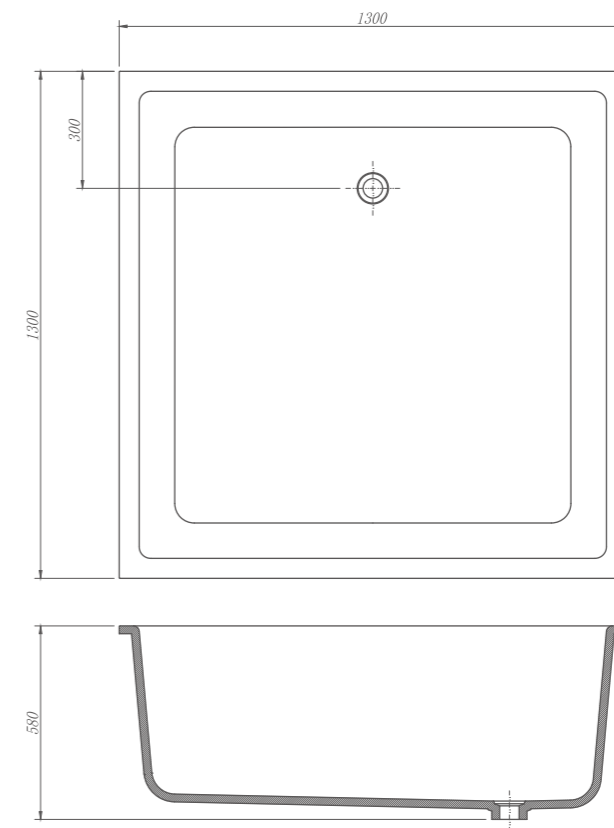

White

Grey

Black

RY178516

Size(mm):1700*850*510
Material:Stone resin/Solid surface

White

Grey

Black

R Y131317

Size(mm):1300*1300*580
Material:Stone resin/Solid surface

RY141420

Size(mm):1400 X 1400 X 540mm
Material:Stone resin/Solid surface

RY167521

Size(mm):1650 X 750 X 540mm
Material:Stone resin/Solid surface

RY167522

Size(mm):1600 X 750 X 550mm

RY177523

Size(mm):1700 X 750 X 550mm

Material

Stone resin/Solid surface

RY169524

Size(mm):1650 X 950 X 610mm
Material:Stone resin/Solid surface