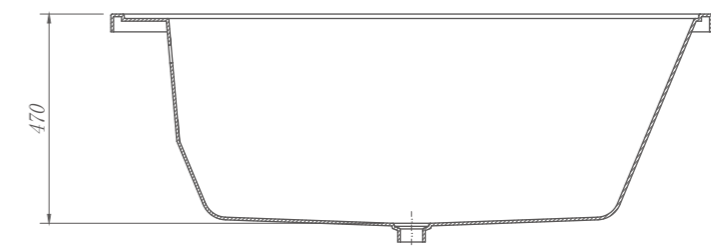

RA131320

Size(mm):1350*1350*470

Material: Acrylic

White