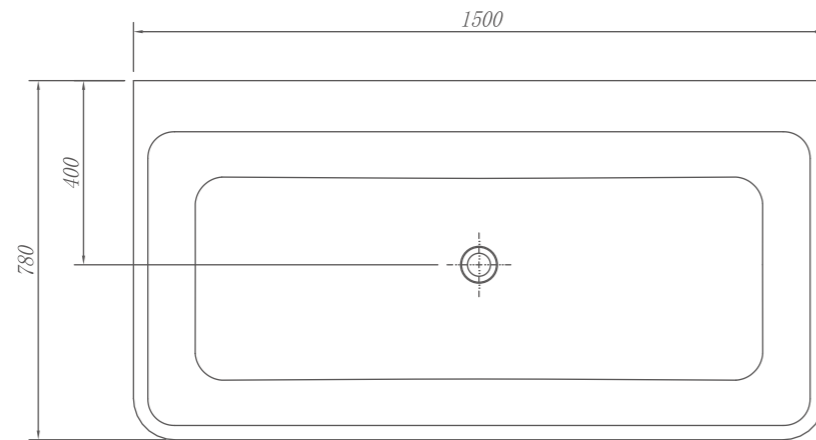

RA157803

Size(mm): 1500*780*600

RA178004

Size(mm): 1700*800*610

Material

Acrylic

White