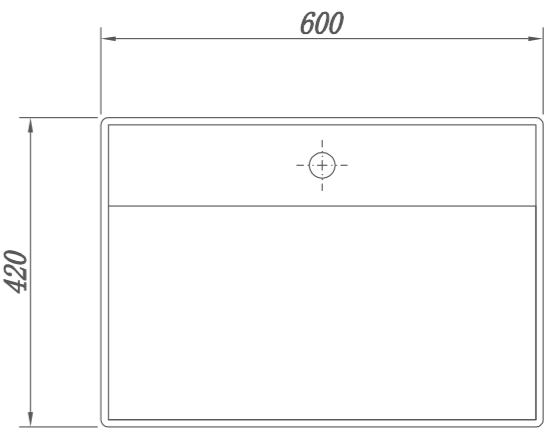

RL604201

Size(mm):600X420X900
Material:Stone resin/Solid surface/Matt White