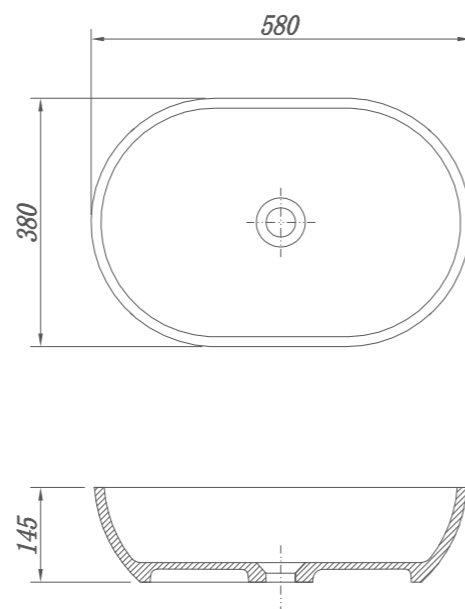

RA158127

Size(mm):1524 X 810 X 590mm
Material:Acrylic

RA158128

Size(mm):1524 X 810 X 590mm
Material:Acrylic

RA127229

Size(mm):1200 X 720 X 600mm
Material:Acrylic

RA127530

Size(mm):1200 X 750 X 790mm
Material:Acrylic

RA178031

Size(mm):1700 X 800 X 580mm
Material:Acrylic

RA178032

Size(mm):1700 X 800 X 600mm
Material:Acrylic

RA178033

Size(mm):1700 X 800 X 600mm
Material:Acrylic

RA127534

Size(mm):1200 X 750 X 780mm
Material:Acrylic

COUNTERTOP BASIN

ROSERY BATH

RT704202

Size(mm):700X420X150

Material:Stone resin/Solid surface/Matt White

RT603501

Size(mm):600X350X100
Material:Stone resin/Solid surface/Matt White

RT583809

Size(mm):580X380X145
Material:Stone resin/Solid surface/Matt White

RT603610

Size(mm):600X360X160
Material:Stone resin/Solid surface/Matt White

RT544011

Size(mm):540X400X130
Material:Stone resin/Solid surface/Matt White