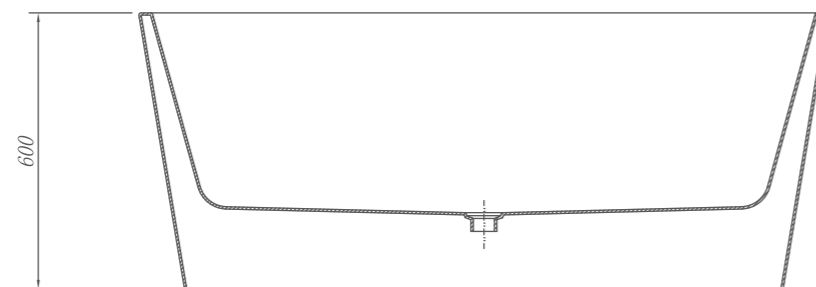

RA157803

Size(mm): 1500*780*600

RA178004

Size(mm): 1700*800*610

Material

Acrylic

White