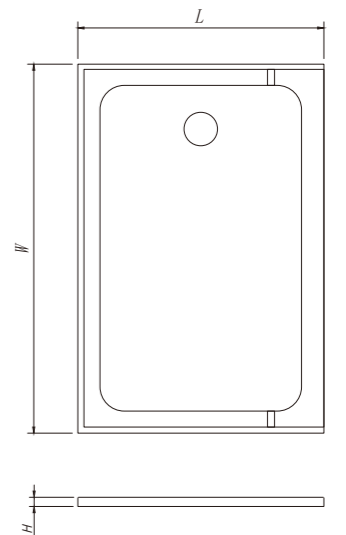

Size(mm):900*900*90mm
Material:Acrylic/Solid surface

P2909010

Size(mm):1000*1000*90mm
Material:Acrylic/Solid surface

SHOWER TRAY

P1909011

Size(mm):900*900*65mm
Material:Acrylic/Solid surface

P1909012

Size(mm):1000*1000*65mm
Material:Acrylic/Solid surface

P1129013

Size(mm):1200*900*65mm
Material:Acrylic/Solid surface

P1149014

Size(mm):1400*900*65mm
Material:Acrylic/Solid surface

SHOWER TRAY

P2909007

Size(mm):900*900*90mm
Material:Acrylic/Solid surface

P2909008

Size(mm):1000*1000*90mm
Material:Acrylic/Solid surface

SHOWER TRAY

6032BAL

Size(mm):1524*813*88mm
Material:Stone resin/Solid surface

SHOWER TRAY

3032BAR

Size(mm):1524*813*88mm
Material:Stone resin/Solid surface