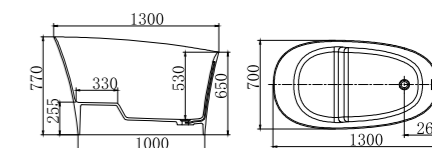

R Y131317

Size(mm):1300*1300*580
Material:Stone resin/Solid surface

RY141420

Size(mm):1400 X 1400 X 540mm
Material:Stone resin/Solid surface

RY167521

Size(mm):1650 X 750 X 540mm
Material:Stone resin/Solid surface

RY167522

Size(mm):1600 X 750 X 550mm

RY177523

Size(mm):1700 X 750 X 550mm

Material

Stone resin/Solid surface

RY169524

Size(mm):1650 X 950 X 610mm
Material:Stone resin/Solid surface

RY157825

Size(mm):1500 X 780 X 540mm

RY168026

Size(mm):1600 X 800 X 540mm

RY178527

Size(mm):1700 X 850 X 540mm

Material

Stone resin/Solid surface

Ry127028

Size(mm):1200 X 700 X 660mm
 Material:Stone resin/Solid surface

Ry137029

Size(mm):1300 X 700 X 770mm
 Material:Stone resin/Solid surface

ACRYLIC BATHTUB

**ROSERY
BATH**

RA157001

Size(mm): 1530*700*600