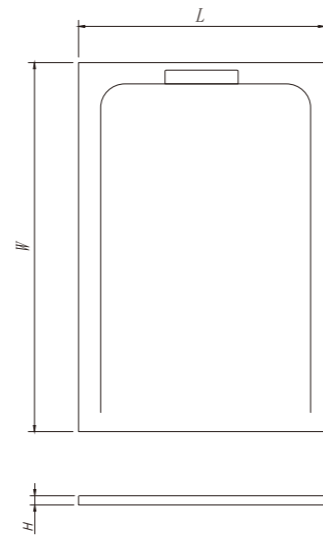

Size(mm):1000*1000*90mm
Material:Acrylic/Solid surface

SHOWER TRAY

6032BAL

Size(mm):1524*813*88mm
Material:Stone resin/Solid surface

SHOWER TRAY

3032BAR

Size(mm):1524*813*88mm
Material:Stone resin/Solid surface

MATT SMOOTH

STONE

SLATE

SHOWER TRAY

DP-121037

Size(mm):1524*812*65mm
Material:Acrylic/Solid surface

SHOWER TRAY

RDP-321006

Size(mm):967*967*208mm
Material:Acrylic/Solid surface

SHOWER TRAY

123123123

Size(mm):L X W X30mm
Material:Stone resin/Solid surface

MEASURES

	800	900	1000	1100	1200	1300	1400	1500	1600
900	•	•	•	•	•	•	•	•	•

SHOWER TRAY

RU121037

Size(mm):1524*812*65mm
Material:Stone resin/Solid surface

SHOWER TRAY

RU121037

Size(mm):1524*812*65mm
Material:Stone resin/Solid surface

SHOWER WALL

P128001