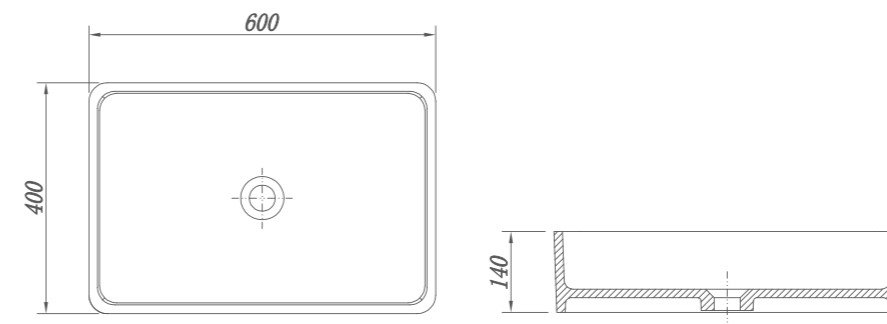

RT404008

Size(mm):400X400X140
Material:Stone resin/Solid surface/Matt White

RT604013

Size(mm):600X400X140
Material:Stone resin/Solid surface/Matt White