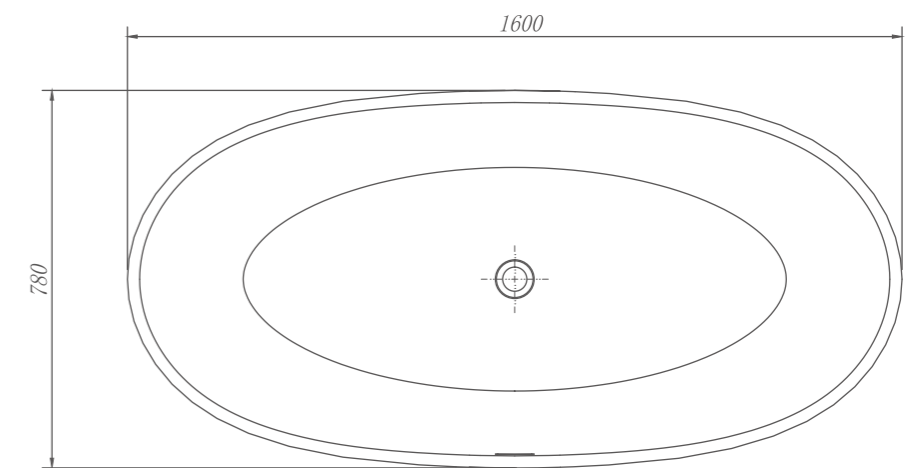

RY157613

Size(mm):1500*760*540

RY167814

Size(mm):1600*780*525

RY177515

Size(mm):1700*750*550

Material

Stone resin/Solid surface

White

Grey

Black

RY178516

Size(mm):1700*850*510
Material:Stone resin/Solid surface

White

Grey

Black