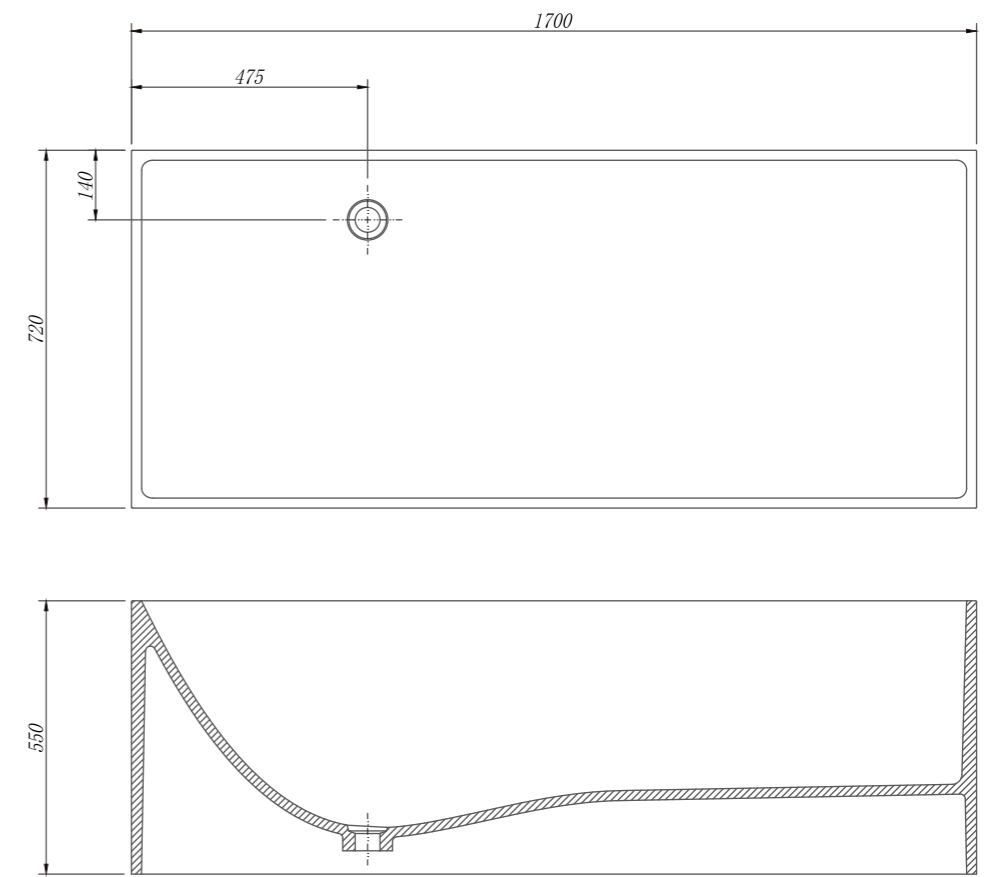

RY157206

Size(mm): 1500*720*550

RY177207

Size(mm):1700*720*550

Material

Stone resin/Solid surface

White

Grey

Black