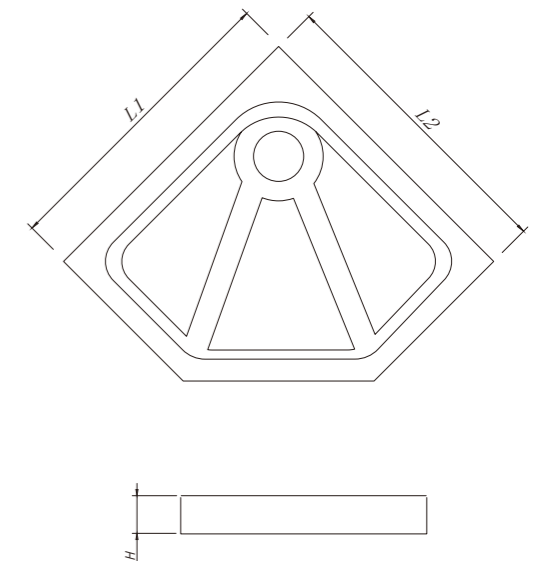

Size(mm):1000*1000*90mm
Material:Acrylic/Solid surface

SHOWER TRAY

6032BAL

Size(mm):1524*813*88mm
Material:Stone resin/Solid surface

SHOWER TRAY

3032BAR

Size(mm):1524*813*88mm
Material:Stone resin/Solid surface

MATT SMOOTH

STONE

SLATE

SHOWER TRAY

DP-121037

Size(mm):1524*812*65mm
Material:Acrylic/Solid surface

SHOWER TRAY

RDP-321006

Size(mm):967*967*208mm
Material:Acrylic/Solid surface

SHOWER TRAY

123123123

Size(mm):L X W X30mm
Material:Stone resin/Solid surface

MEASURES

	800	900	1000	1100	1200	1300	1400	1500	1600
900	•	•	•	•	•	•	•	•	•