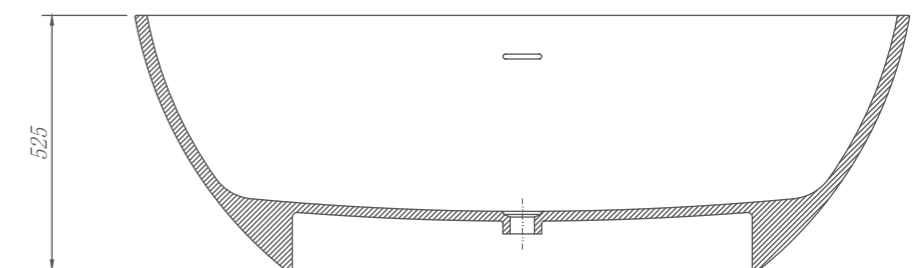

RY157613

Size(mm):1500*760*540

RY167814

Size(mm):1600*780*525

RY177515

Size(mm):1700*750*550

Material

Stone resin/Solid surface

White

Grey

Black

RY178516

Size(mm):1700*850*510
Material:Stone resin/Solid surface

White

Grey

Black