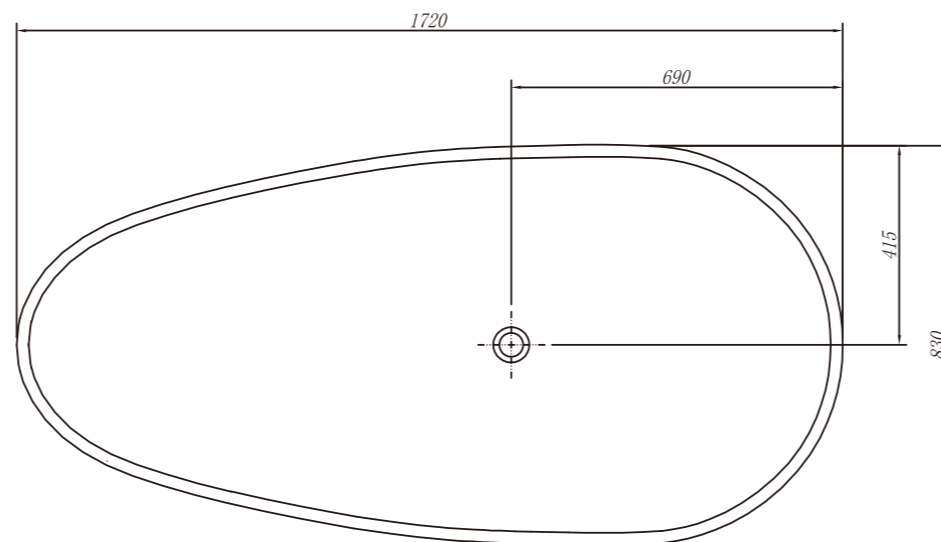

Stone Resin

P133 - P160

SHOWER TRAY/SHOWER WALL

Stone Resin/Acrylic

STONE RESIN BATHTUB

**ROSERY
BATH**

RY178301

Size(mm):1720X830X520
 Material:Stone resin/Solid surface