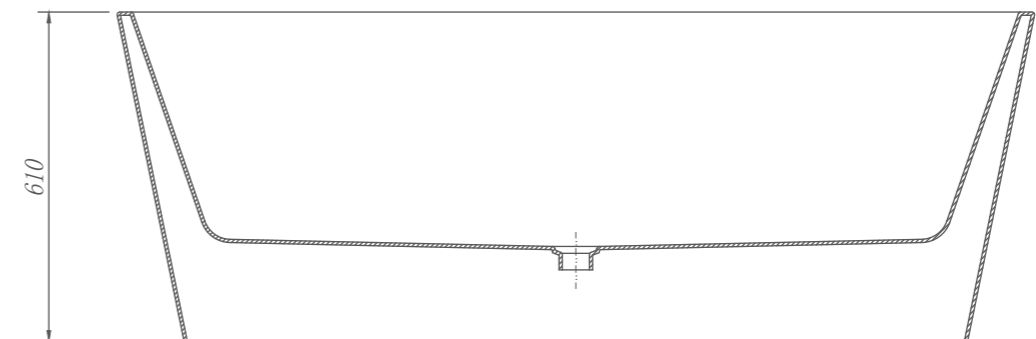

Material

Acrylic

White