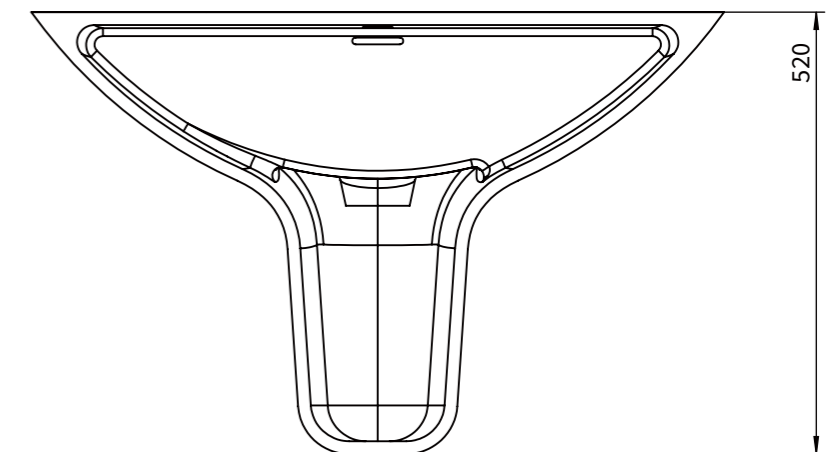

Color: White Matte

RG605013

Size: 600*500*180mm
Material: Stone resin, solid surface
Color: white Matte

RG805014

Size: 800*500*520mm
Material: Stone resin, solid surface
Color: White Matte

SHOWER STOOL

ROSERY BATH