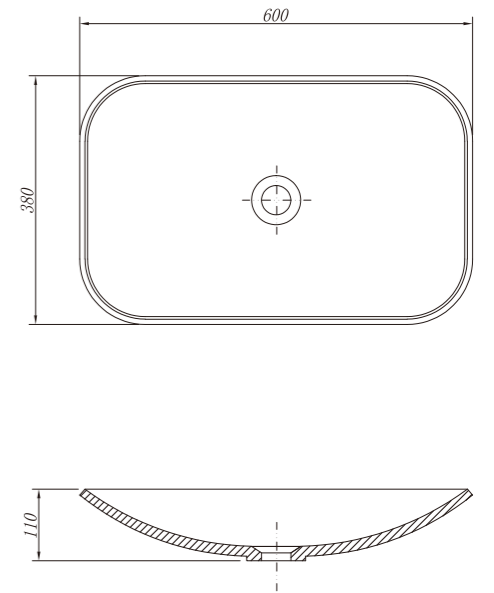

RA178031

Size(mm):1700 X 800 X 580mm
Material:Acrylic

RA178032

Size(mm):1700 X 800 X 600mm
Material:Acrylic

RA178033

Size(mm):1700 X 800 X 600mm
Material:Acrylic

RA127534

Size(mm):1200 X 750 X 780mm
Material:Acrylic

Size(mm):580X380X145
Material:Stone resin/Solid surface/Matt White

RT603610

Size(mm):600X360X160
Material:Stone resin/Solid surface/Matt White

RT544011

Size(mm):540X400X130
Material:Stone resin/Solid surface/Matt White

RT404007

Size(mm):400X400X140
Material:Stone resin/Solid surface/Matt White

RT515112

Size(mm):510X510X110
Material:Stone resin/Solid surface/Matt White

RT603803

Size(mm):600X380X100
Material:Stone resin/Solid surface/Matt White

RT404008

Size(mm):400X400X140
Material:Stone resin/Solid surface/Matt White

RT604013

Size(mm):600X400X140
Material:Stone resin/Solid surface/Matt White

RT603814

Size(mm):600X380X110
Material:Stone resin/Solid surface/Matt White