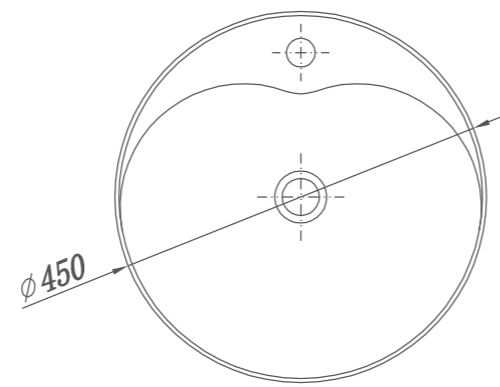

RL454502

Size(mm):450X450X900

Material:Stone resin/Solid surface/Matt White