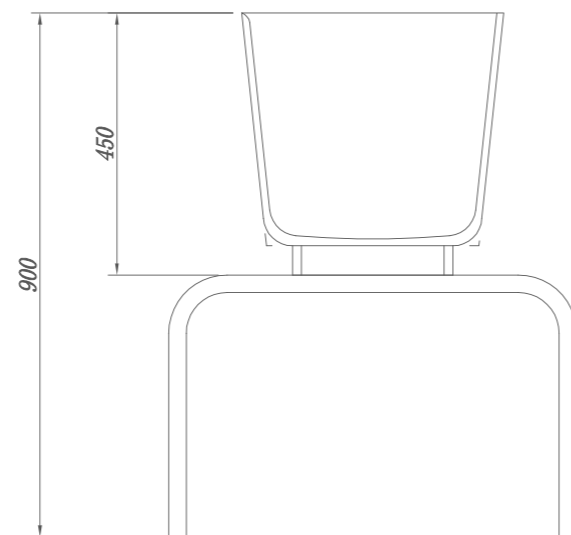

RL704505

Size(mm):700X450X900
Material:Stone resin/Solid surface/Matt White