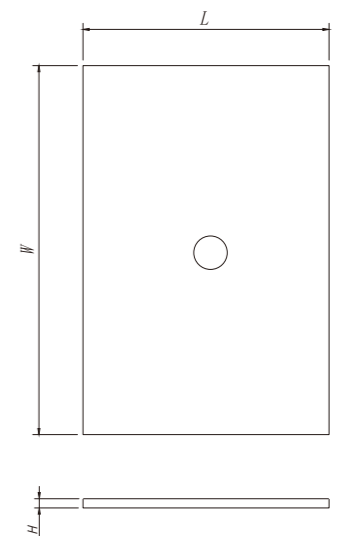

Size(mm):967*967*208mm
Material:Acrylic/Solid surface

SHOWER TRAY

123123123

Size(mm):L X W X30mm
Material:Stone resin/Solid surface

MEASURES

	800	900	1000	1100	1200	1300	1400	1500	1600
900	•	•	•	•	•	•	•	•	•

SHOWER TRAY

RU121037

Size(mm):1524*812*65mm
Material:Stone resin/Solid surface

SHOWER TRAY

RU121037

Size(mm):1524*812*65mm
Material:Stone resin/Solid surface

SHOWER WALL

P128001