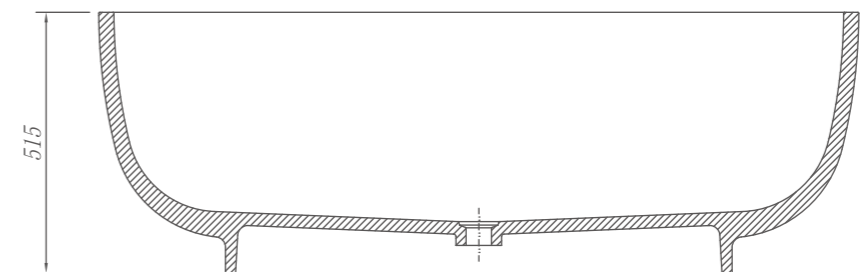

Stone Resin

P133 - P160

SHOWER TRAY/SHOWER WALL

Stone Resin/Acrylic

STONE RESIN BATHTUB

**ROSERY
BATH**

RY178301

Size(mm):1720X830X520
 Material:Stone resin/Solid surface

RY151502

Size(mm):1500*1500*515

Material:Stone resin/Solid surface

White

Grey

Black

RY131303
Size(mm):1300*1300*600

RY141404
Size(mm):1400*1400*580