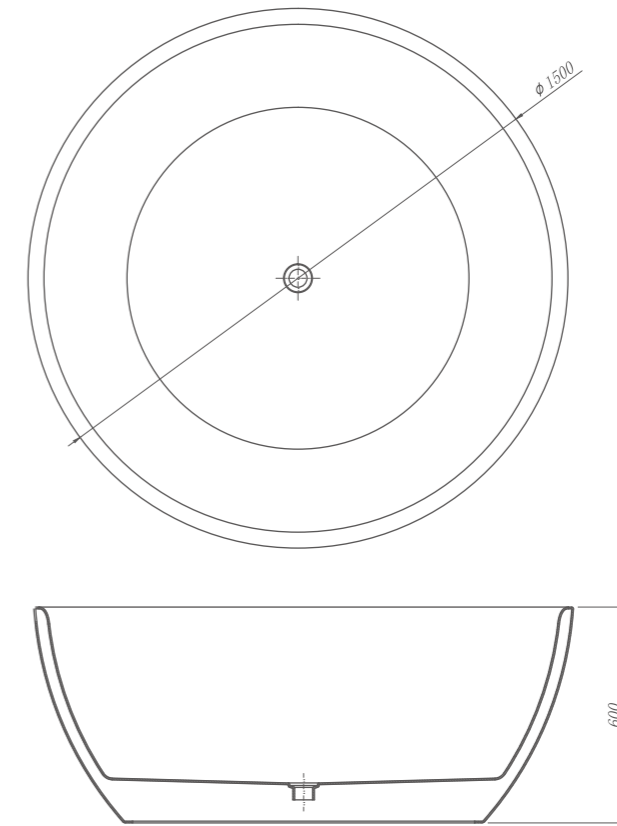

Size(mm): 1700*800*610

Material

Acrylic

White

RA167505

Size(mm):1600*750*620

RA178006

Size(mm):1700*800*610

Material

Acrylic

White

RA168007

Size(mm):1690X800X595
Material: Acrylic

White

RA131308

Size(mm): 1350*1350*600

RA151509

Size(mm):1500*1500*600

RA181810

Size(mm): 1800*1800*600

Material

Acrylic

White

RA151511

Size(mm):1500*1500*600
Material: Acrylic

White

RA101013

Size(mm):1000*1000*650
Material: Acrylic

White

RA167514

Size(mm):1600*750*770
Material: Acrylic

White