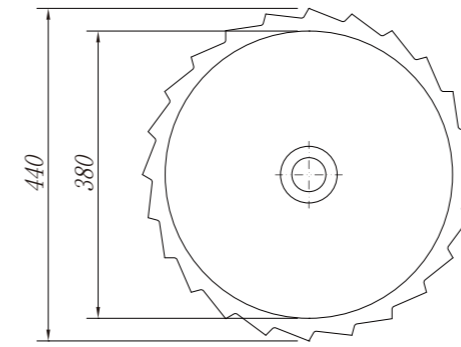

RL444406

Size(mm):440X440X945
Material:Stone resin/Solid surface/Matt White