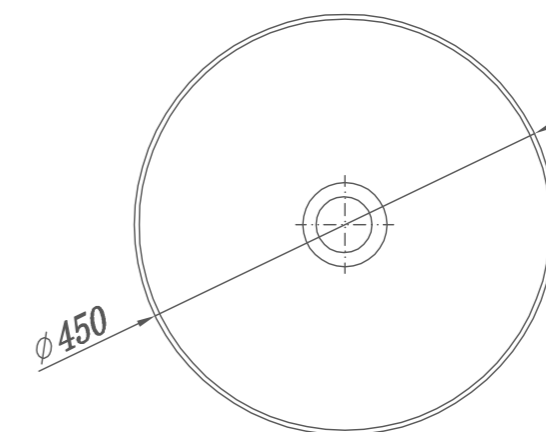

RT454506

Size(mm):450X450X130

Material:Stone resin/Solid surface/Matt White