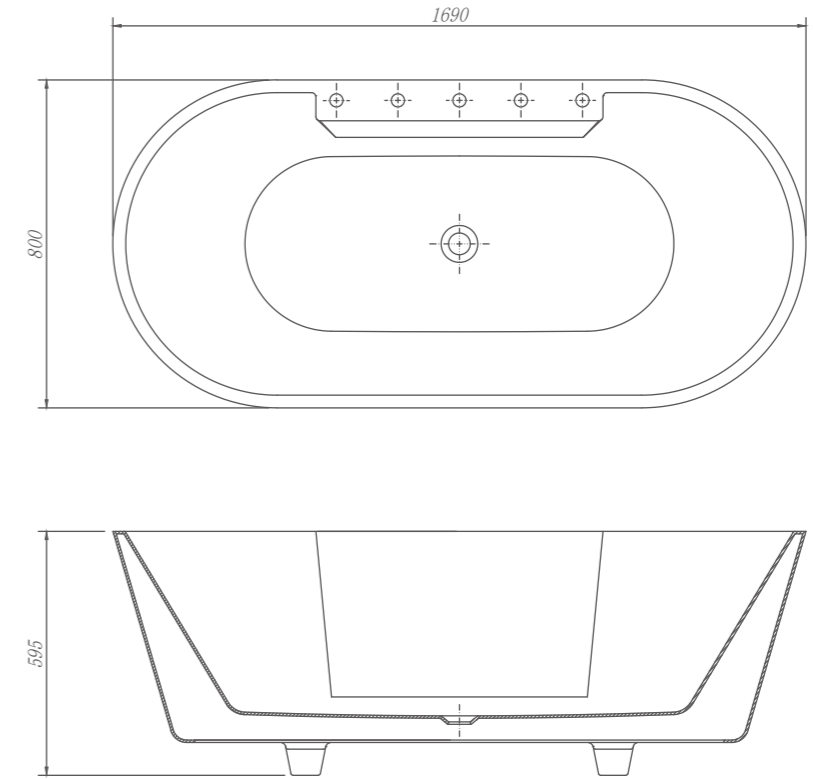

RY167522

Size(mm):1600 X 750 X 550mm

RY177523

Size(mm):1700 X 750 X 550mm

Material

Stone resin/Solid surface

RY169524

Size(mm):1650 X 950 X 610mm
Material:Stone resin/Solid surface

Size(mm): 1700*800*610

Material

Acrylic

White

RA167505

Size(mm):1600*750*620

RA178006

Size(mm):1700*800*610

Material

Acrylic

White

RA168007

Size(mm):1690X800X595
Material: Acrylic

White

RA131308

Size(mm): 1350*1350*600