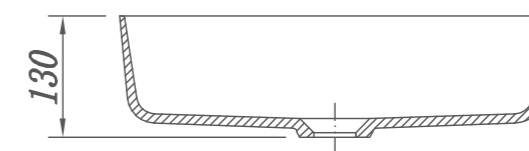

RT454506

Size(mm):450X450X130

Material:Stone resin/Solid surface/Matt White